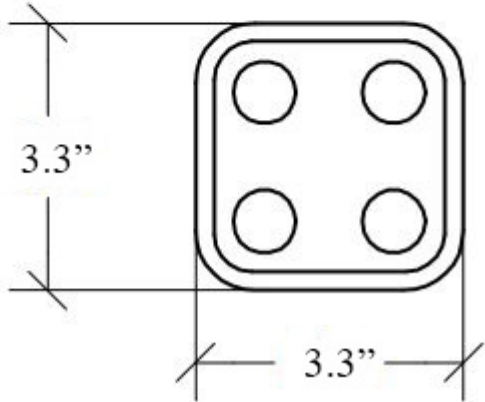

Gerla 5146

Features

- Tumbler / Toothbrush Holder
- Available in 2 Finishes: Glossy White and Matte Black
- Aluminum Base
- Premium Metal Construction for Durability and Reliability
- Tumbler / Toothbrush Holder to be Combined (Optional) with Gerla Towel Bars (Brackets)
- Designer Collection
- Made in Italy

SKU# | Option:

- Gerla 5146.09 | Glossy White
- Gerla 5146.22 | Matte Black

Finishes:

-  Glossy White
-  Matte Black

* WS Bath Collections reserves the right to revise dimensions or information on this sheet without notice

Collection Gerla	Model Gerla 5146	Dimensions Metric <i>1 inch = 2.54 cm</i> <i>1 inch = 25.4 mm</i>	 1051 Lea Drive - Collegeville, PA 19426 Tel. 215 513 9400 - Fax 610 831 0215 www.ws bathcollections.com - info@ws bathcollections.com
----------------------------	------------------------------	--	---

* WS Bath Collections reserves the right to revise dimensions or information on this sheet without notice

Collection Gerla	Model Gerla 5146	Dimensions Metric <i>1 inch = 2.54 cm</i> <i>1 inch = 25.4 mm</i>	 1051 Lea Drive - Collegeville, PA 19426 Tel. 215 513 9400 - Fax 610 831 0215 www.ws bathcollections.com - info@ws bathcollections.com
------------------------------	------------------------------	---	---