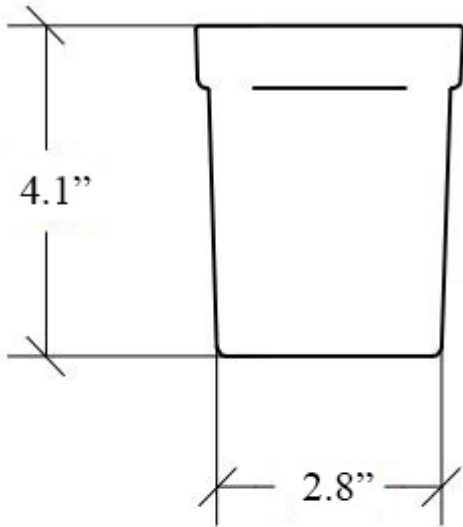

SKU# | Option:

- Gerla 5146.09 | Glossy White
- Gerla 5146.22 | Matte Black

Finishes:

-  Glossy White
-  Matte Black

* WS Bath Collections reserves the right to revise dimensions or information on this sheet without notice

Collection Gerla	Model Gerla 5146	Dimensions Metric <i>1 inch = 2.54 cm</i> <i>1 inch = 25.4 mm</i>	 1051 Lea Drive - Collegeville, PA 19426 Tel. 215 513 9400 - Fax 610 831 0215 www.ws bathcollections.com - info@ws bathcollections.com
----------------------------	------------------------------	--	---

* WS Bath Collections reserves the right to revise dimensions or information on this sheet without notice

Collection Gerla	Model Gerla 5146	Dimensions Metric <i>1 inch = 2.54 cm</i> <i>1 inch = 25.4 mm</i>	 1051 Lea Drive - Collegeville, PA 19426 Tel. 215 513 9400 - Fax 610 831 0215 www.ws bathcollections.com - info@ws bathcollections.com
------------------------------	------------------------------	---	---