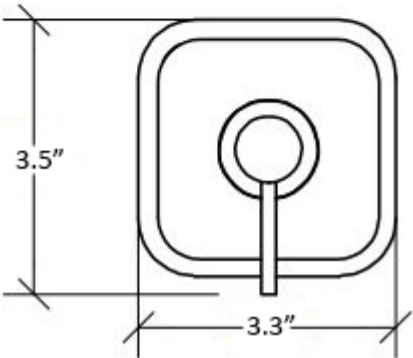

Gerla 5152

Features

- Soap Dispenser
- Available in 2 Finishes: Glossy White and Matte Black
- Aluminum Base
- Premium Metal Construction for Durability and Reliability
- Soap Dispenser to be Combined (Optional) with Gerla Towel Bars (Brackets)
- Designer Collection
- Made in Italy

SKU# | Option:

- Gerla 5152.09 | Glossy White
- Gerla 5152.22 | Matte Black

Finishes:

-  Glossy White
-  Matte Black

* WS Bath Collections reserves the right to revise dimensions or information on this sheet without notice

Collection Gerla	Model Gerla 5152	Dimensions Metric <i>1 inch = 2.54 cm</i> <i>1 inch = 25.4 mm</i>	 1051 Lea Drive - Collegeville, PA 19426 Tel. 215 513 9400 - Fax 610 831 0215 www.ws bathcollections.com - info@ws bathcollections.com
----------------------------	------------------------------	--	---

* WS Bath Collections reserves the right to revise dimensions or information on this sheet without notice

<p>Collection Gerla</p>	<p>Model Gerla 5152</p>	<p>Dimensions Metric <i>1 inch = 2.54 cm</i> <i>1 inch = 25.4 mm</i></p>	<p> 1051 Lea Drive - Collegeville, PA 19426 Tel. 215 513 9400 - Fax 610 831 0215 www.ws bathcollections.com - info@ws bathcollections.com</p>
--------------------------------------	--------------------------------------	--	---