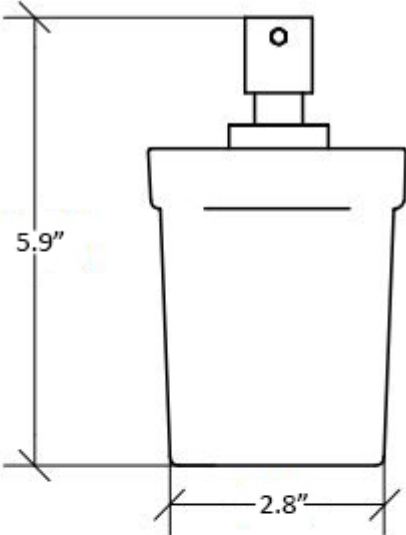

SKU# | Option:

- Gerla 5152.09 | Glossy White
- Gerla 5152.22 | Matte Black

Finishes:

-  Glossy White
-  Matte Black

* WS Bath Collections reserves the right to revise dimensions or information on this sheet without notice

Collection Gerla	Model Gerla 5152	Dimensions Metric <i>1 inch = 2.54 cm</i> <i>1 inch = 25.4 mm</i>	 1051 Lea Drive - Collegeville, PA 19426 Tel. 215 513 9400 - Fax 610 831 0215 www.ws bathcollections.com - info@ws bathcollections.com
----------------------------	------------------------------	--	---

* WS Bath Collections reserves the right to revise dimensions or information on this sheet without notice

<p>Collection Gerla</p>	<p>Model Gerla 5152</p>	<p>Dimensions Metric <i>1 inch = 2.54 cm</i> <i>1 inch = 25.4 mm</i></p>	<p> 1051 Lea Drive - Collegeville, PA 19426 Tel. 215 513 9400 - Fax 610 831 0215 www.ws bathcollections.com - info@ws bathcollections.com</p>
--------------------------------------	--------------------------------------	--	---