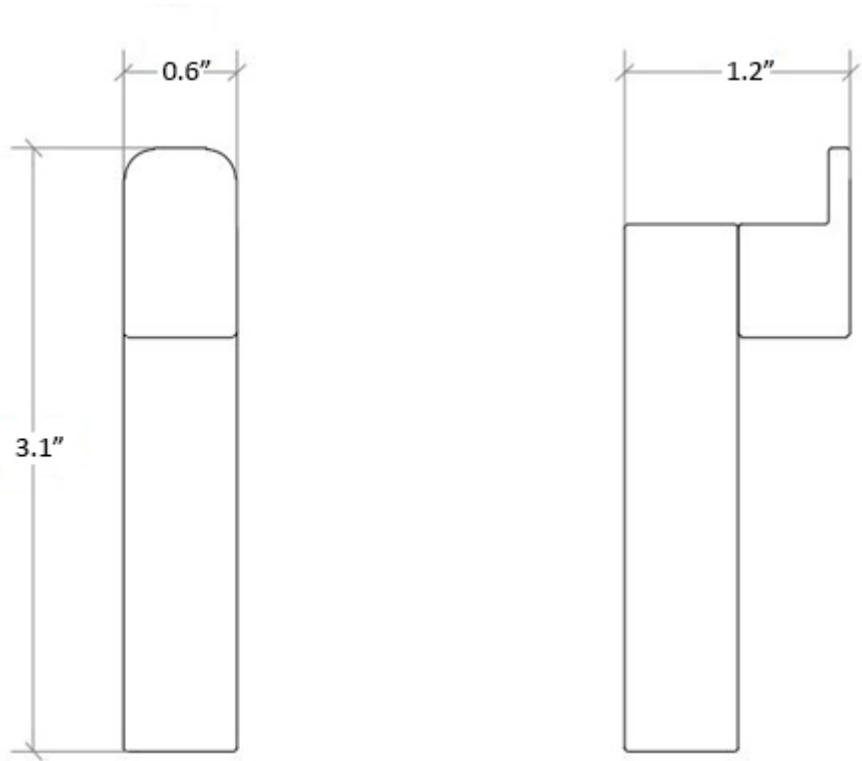

Collection
Gerla

Model |
Gerla 51702

Dimensions Metric

1 inch = 2.54 cm

1 inch = 25.4 mm

1051 Lea Drive - Collegeville, PA 19426
Tel. 215 513 9400 - Fax 610 831 0215

www.ws bathcollections.com - info@ws bathcollections.com

* WS Bath Collections reserves the right to revise dimensions or information on this sheet without notice

<p>Collection Gerla</p>	<p>Model Gerla 51702</p>	<p>Dimensions Metric <i>1 inch = 2.54 cm</i> <i>1 inch = 25.4 mm</i></p>	<p> 1051 Lea Drive - Collegeville, PA 19426 Tel. 215 513 9400 - Fax 610 831 0215 www.ws bathcollections.com - info@ws bathcollections.com</p>
--------------------------------------	---------------------------------------	--	---