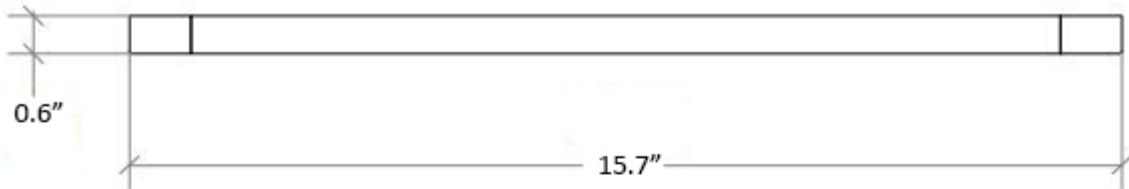

Features

- Towel Bar
- Available in 4 Finishes: Glossy White, Polished Chrome, Matte Black, and Black Nickel
- Stainless Steel Base
- Towel Bar to be Combined (Optional) with Tumbler, Soap Dish, and Soap Dispenser
- Features Space-Saving Design
- Made in Italy

<p><b>Collection</b> Gerla</p>	<p><b>Model  </b> Gerla 51708</p>	<p>Dimensions Metric <i>1 inch = 2.54 cm</i> <i>1 inch = 25.4 mm</i></p>	 <p>1051 Lea Drive - Collegeville, PA 19426 Tel. 215 513 9400 - Fax 610 831 0215 <a href="http://www.ws bathcollections.com">www.ws bathcollections.com</a> - <a href="mailto:info@ws bathcollectins.com">info@ws bathcollectins.com</a></p>
------------------------------------	---------------------------------------	--	---

# Product Specs Sheets

Collection  
Gerla

Model |  
Gerla 51708

Dimensions Metric  
*1 inch = 2.54 cm*  
*1 inch = 25.4 mm*

**WS**<sup>®</sup>  
BATH  
COLLECTIONS

1051 Lea Drive - Collegeville, PA 19426  
Tel. 215 513 9400 - Fax 610 831 0215  
[www.ws bathcollections.com](http://www.ws bathcollections.com) - [info@ws bathcollections.com](mailto:info@ws bathcollections.com)