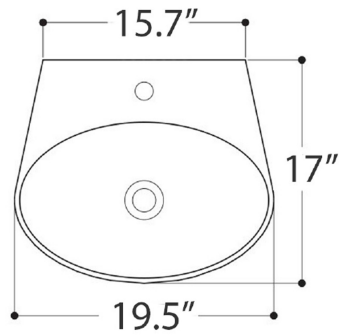

Related Items:

- WSBC 53991 | Push Waste Drain
- WSBC 53922 | Decorative Trap

Finishes:

 Ceramic White

SKU# | Options:

- H10 50W - 8209101 | Ceramic White

\* WS Bath Collections reserves the right to revise dimensions or information on this sheet without notice

<b>Collection  </b> H10	<b>Model  </b> H10 50W - 8209101	Dimensions Metric <i>1 inch = 2.54 cm</i> <i>1 inch = 25.4 mm</i>	 1051 Lea Drive - Collegeville, PA 19426 Tel. 215 513 9400 - Fax 610 831 0215 <a href="http://www.ws bathcollections.com">www.ws bathcollections.com</a> - <a href="mailto:info@ws bathcollections.com">info@ws bathcollections.com</a>
----------------------------	-------------------------------------	---	---

Collection  
H10

Model |  
H10 50W - 8209101

Dimensions Metric  
1 inch = 2.54 cm  
1 inch = 25.4 mm

**WS**®  
BATH  
COLLECTIONS

1051 Lea Drive - Collegeville, PA 19426  
Tel. 215 513 9400 - Fax 610 831 0215  
[www.ws bathcollections.com](http://www.ws bathcollections.com) - [info@ws bathcollections.com](mailto:info@ws bathcollections.com)

### Vessel/ countertop installation

Bolts

Silicone (optional)

Collection  
H10

Model |  
H10 50W - 8209101

Dimensions Metric  
*1 inch = 2.54 cm*  
*1 inch = 25.4 mm*

**WS**<sup>®</sup>  
**BATH**  
**COLLECTIONS**