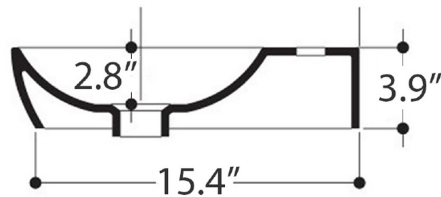

Related Items:

- WSBC 53991 | Push Waste Drain
- WSBC 53922 | Decorative Trap

Finishes:

 Ceramic White

SKU# | Options:

- H10 50W - 8209101 | Ceramic White

\* WS Bath Collections reserves the right to revise dimensions or information on this sheet without notice

<b>Collection  </b> H10	<b>Model  </b> H10 50W - 8209101	Dimensions Metric <i>1 inch = 2.54 cm</i> <i>1 inch = 25.4 mm</i>	 1051 Lea Drive - Collegeville, PA 19426 Tel. 215 513 9400 - Fax 610 831 0215 <a href="http://www.ws bathcollections.com">www.ws bathcollections.com</a> - <a href="mailto:info@ws bathcollections.com">info@ws bathcollections.com</a>
----------------------------	-------------------------------------	---	---

Collection  
H10

Model |  
H10 50W - 8209101

Dimensions Metric  
1 inch = 2.54 cm  
1 inch = 25.4 mm

**WS**®  
BATH  
COLLECTIONS

1051 Lea Drive - Collegeville, PA 19426  
Tel. 215 513 9400 - Fax 610 831 0215  
[www.ws bathcollections.com](http://www.ws bathcollections.com) - [info@ws bathcollections.com](mailto:info@ws bathcollections.com)

### Vessel/ countertop installation

Bolts

Silicone (optional)

Collection  
H10

Model |  
H10 50W - 8209101

Dimensions Metric  
*1 inch = 2.54 cm*  
*1 inch = 25.4 mm*

**WS**<sup>®</sup>  
**BATH**  
**COLLECTIONS**