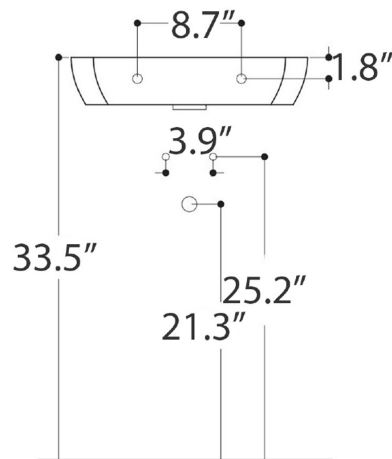

Related Items:

- WSBC 53991 | Push Waste Drain
- WSBC 53922 | Decorative Trap

Finishes:

 Ceramic White

SKU# | Options:

- H10 50W - 8209101 | Ceramic White

\* WS Bath Collections reserves the right to revise dimensions or information on this sheet without notice

<b>Collection  </b> H10	<b>Model  </b> H10 50W - 8209101	Dimensions Metric <i>1 inch = 2.54 cm</i> <i>1 inch = 25.4 mm</i>	 1051 Lea Drive - Collegeville, PA 19426 Tel. 215 513 9400 - Fax 610 831 0215 <a href="http://www.ws bathcollections.com">www.ws bathcollections.com</a> - <a href="mailto:info@ws bathcollections.com">info@ws bathcollections.com</a>
----------------------------	-------------------------------------	---	---

Collection  
H10

Model |  
H10 50W - 8209101

Dimensions Metric  
1 inch = 2.54 cm  
1 inch = 25.4 mm

**WS**®  
BATH  
COLLECTIONS

1051 Lea Drive - Collegeville, PA 19426  
Tel. 215 513 9400 - Fax 610 831 0215  
[www.ws bathcollections.com](http://www.ws bathcollections.com) - [info@ws bathcollections.com](mailto:info@ws bathcollections.com)

### Vessel/ countertop installation

Bolts

Silicone (optional)

Collection  
H10

Model |  
H10 50W - 8209101

Dimensions Metric  
*1 inch = 2.54 cm*  
*1 inch = 25.4 mm*

**WS**<sup>®</sup>  
**BATH**  
**COLLECTIONS**