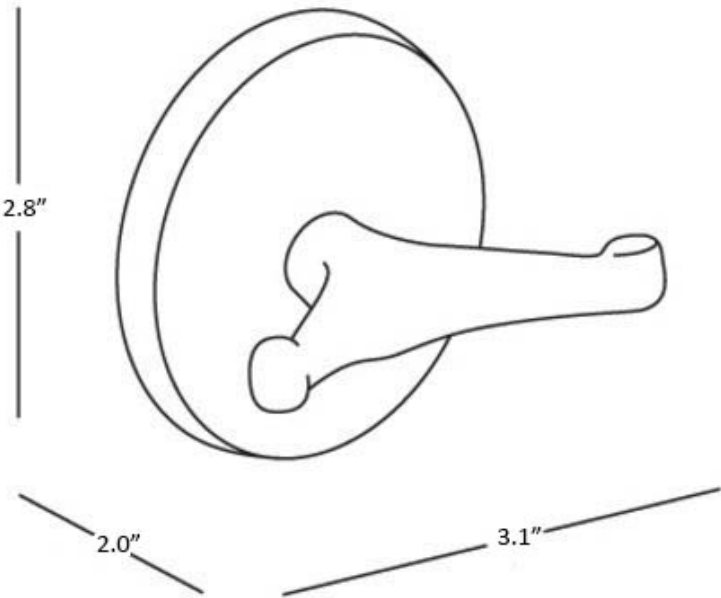

Product Specs Sheets

Cover Page

Hotellerie A04210

Features

- Double Bathroom Hook
- Polished Chrome Finish
- Solid Brass Base
- Premium Metal Construction for Durability and Reliability
- Installation Hardware Included
- Designer Collection
- Made in Italy

Model |
Hotellerie A04210

Dimensions Metric

1 inch = 2.54 cm

1 inch = 25.4 mm

**WS[®]**
BATH
COLLECTIONS

1051 Lea Drive - Collegeville, PA 19426
Tel. 215 513 9400 - Fax 610 831 0215

www.ws bathcollections.com - info@ws bathcollections.com

Hotellerie A04210

* WS Bath Collections reserves the right to revise dimensions or information on this sheet without notice

<p>Collection Hotellerie</p>	<p>Model Hotellerie A04210</p>	<p>Dimensions Metric <i>1 inch = 2.54 cm</i> <i>1 inch = 25.4 mm</i></p>	<p> 1051 Lea Drive - Collegeville, PA 19426 Tel. 215 513 9400 - Fax 610 831 0215 www.ws bathcollections.com - info@ws bathcollections.com</p>
---	---	--	---