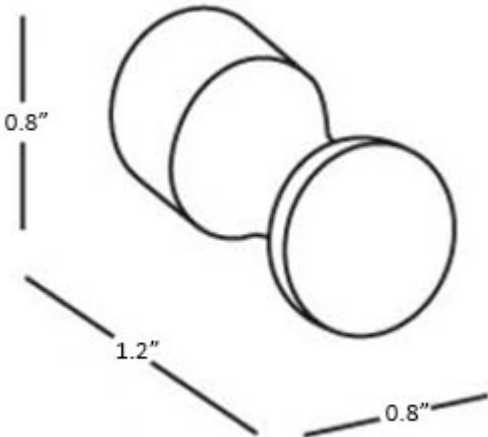

Model |
Hotellerie A05610

Dimensions Metric

1 inch = 2.54 cm

1 inch = 25.4 mm

WS[®]
BATH
COLLECTIONS

1051 Lea Drive - Collegeville, PA 19426
Tel. 215 513 9400 - Fax 610 831 0215

www.ws bathcollections.com - info@ws bathcollections.com

Hotellerie A05610

* WS Bath Collections reserves the right to revise dimensions or information on this sheet without notice

<p>Collection Hotellerie</p>	<p>Model Hotellerie A05610</p>	<p>Dimensions Metric <i>1 inch = 2.54 cm</i> <i>1 inch = 25.4 mm</i></p>	<p> 1051 Lea Drive - Collegeville, PA 19426 Tel. 215 513 9400 - Fax 610 831 0215 www.ws bathcollections.com - info@ws bathcollections.com</p>
---	---	--	---