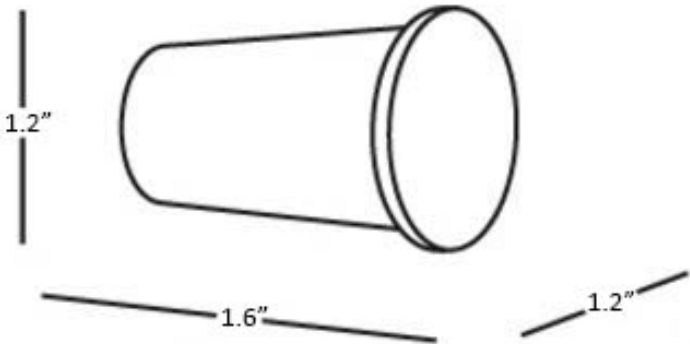

Model |
Hotellerie A1320A

Dimensions Metric

1 inch = 2.54 cm

1 inch = 25.4 mm

1051 Lea Drive - Collegeville, PA 19426
Tel. 215 513 9400 - Fax 610 831 0215

www.ws bathcollections.com - info@ws bathcollections.com

Hotellerie A1320A

* WS Bath Collections reserves the right to revise dimensions or information on this sheet without notice

<p>Collection Hotellerie</p>	<p>Model Hotellerie A1320A</p>	<p>Dimensions Metric <i>1 inch = 2.54 cm</i> <i>1 inch = 25.4 mm</i></p>	<p> 1051 Lea Drive - Collegeville, PA 19426 Tel. 215 513 9400 - Fax 610 831 0215 www.ws bathcollections.com - info@ws bathcollections.com</p>
---	---	--	---