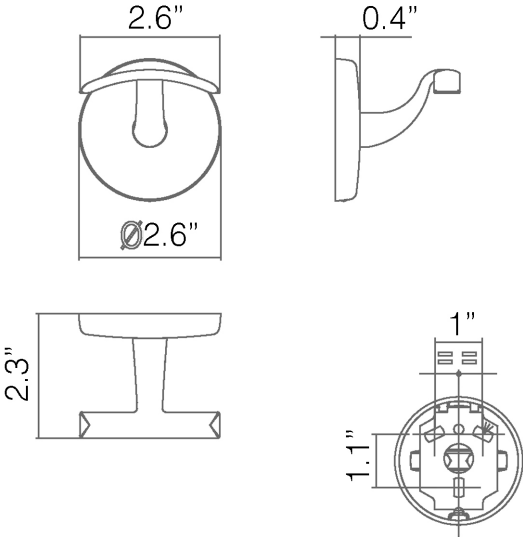

Product Specs Sheets

Cover Page

Hotellerie A23210

Features

- Double Bathroom Hook
- Polished Chrome Finish
- Solid Brass Base
- Premium Metal Construction for Durability and Reliability
- Installation Hardware Included
- Designer Collection
- Made in Italy

SKU# | Option:

- Hotellerie A23210 | Polished Chrome

Finishes:

 Polished Chrome

* WS Bath Collections reserves the right to revise dimensions or information on this sheet without notice

Collection |
Hotellerie

Model |
Hotellerie A23210

Dimensions Metric

1 inch = 2.54 cm

1 inch = 25.4 mm

1051 Lea Drive - Collegeville, PA 19426
Tel. 215 513 9400 - Fax 610 831 0215

www.ws bathcollections.com - info@ws bathcollections.com

Hotellerie A23210

2D DERIVATION

TECHNICAL DRAWINGS

* WS Bath Collections reserves the right to revise dimensions or information on this sheet without notice

| | | | |
|---|---|--|---|
| <p>Collection Hotellerie</p> | <p>Model Hotellerie A23210</p> | <p>Dimensions Metric 1 inch = 2.54 cm 1 inch = 25.4 mm</p> |  <p>1051 Lea Drive - Collegeville, PA 19426 Tel. 215 513 9400 - Fax 610 831 0215 www.ws bathcollections.com - info@ws bathcollections.com</p> |
|---|---|--|---|