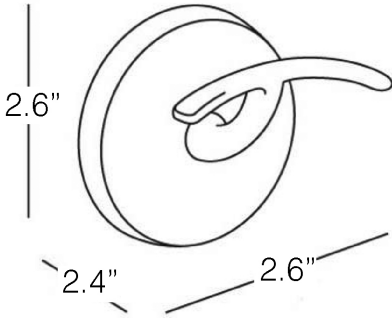

Product Specs Sheets

Cover Page

Hotellerie A23210

Features

- Double Bathroom Hook
- Polished Chrome Finish
- Solid Brass Base
- Premium Metal Construction for Durability and Reliability
- Installation Hardware Included
- Designer Collection
- Made in Italy

SKU# | Option:

- Hotellerie A23210 | Polished Chrome

Finishes:

 Polished Chrome

* WS Bath Collections reserves the right to revise dimensions or information on this sheet without notice

Collection |
Hotellerie

Model |
Hotellerie A23210

Dimensions Metric

1 inch = 2.54 cm

1 inch = 25.4 mm

1051 Lea Drive - Collegeville, PA 19426
Tel. 215 513 9400 - Fax 610 831 0215

www.ws bathcollections.com - info@ws bathcollections.com

Hotellerie A23210

2D DERIVATION

TECHNICAL DRAWINGS

* WS Bath Collections reserves the right to revise dimensions or information on this sheet without notice

| | | | |
|---|---|--|---|
| <p>Collection Hotellerie</p> | <p>Model Hotellerie A23210</p> | <p>Dimensions Metric 1 inch = 2.54 cm 1 inch = 25.4 mm</p> |  <p>1051 Lea Drive - Collegeville, PA 19426 Tel. 215 513 9400 - Fax 610 831 0215 www.ws bathcollections.com - info@ws bathcollections.com</p> |
|---|---|--|---|