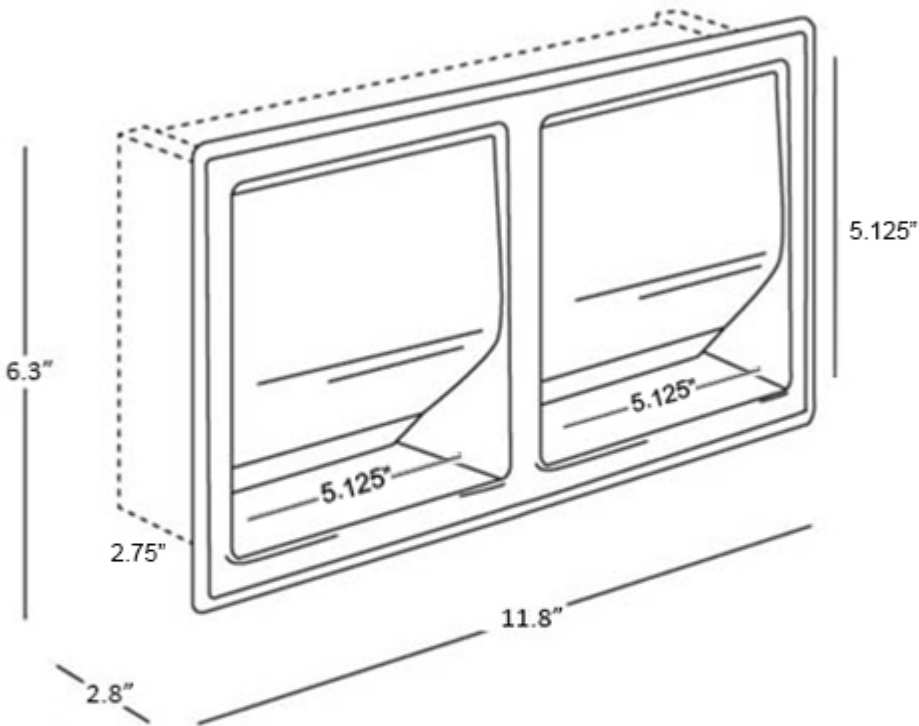

Hotellerie A8029D

Features

- Double Toilet Paper Holder with Cover
- Polished Stainless Steel Finish
- Premium Metal Construction for Durability and Reliability
- Built-in Installation
- Installation Hardware Included
- Designer Collection
- Made in Italy

Model |
Hotellerie A8029D

Dimensions Metric

1 inch = 2.54 cm

1 inch = 25.4 mm

1051 Lea Drive - Collegeville, PA 19426
Tel. 215 513 9400 - Fax 610 831 0215

www.ws bathcollections.com - info@ws bathcollections.com

Hotellerie A8029D

* WS Bath Collections reserves the right to revise dimensions or information on this sheet without notice

<p>Collection Hotellerie</p>	<p>Model Hotellerie A8029D</p>	<p>Dimensions Metric <i>1 inch = 2.54 cm</i> <i>1 inch = 25.4 mm</i></p>	<p>WS[®] BATH COLLECTIONS 1051 Lea Drive - Collegeville, PA 19426 Tel. 215 513 9400 - Fax 610 831 0215 www.ws bathcollections.com - info@ws bathcollections.com</p>
-------------------------------------------	---------------------------------------------	----------------------------------------------------------------------------------	--------------------------------------------------------------------------------------------------------------------------------------------------------------------------------------------------------------------------------------------------------------------------------------------------