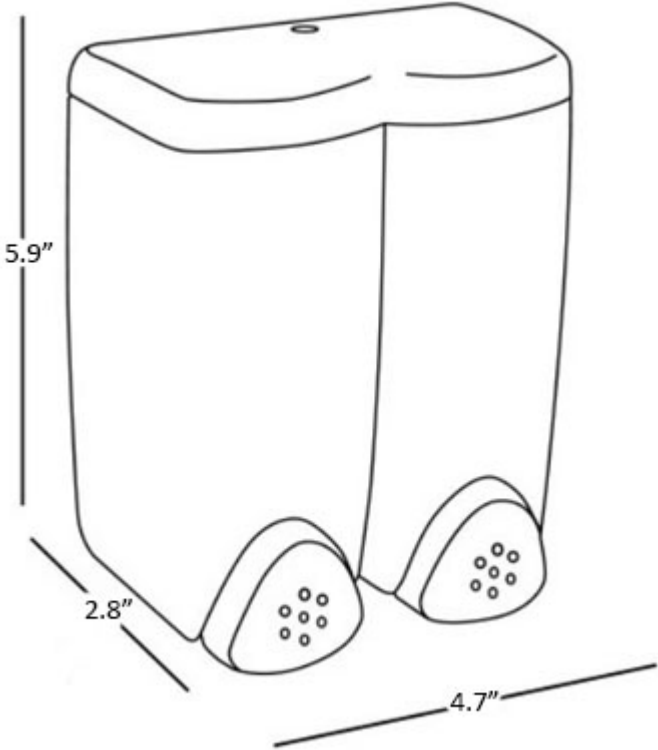

Product Specs Sheets

Cover Page

Hotellerie AV112A

Features

- Double Soap Dispenser
- Made of Colored ABS
- Premium Metal Construction for Durability and Reliability
- Installation Hardware Included
- Capacity: 0.26 Liters (per dispenser)
- Lockable With Key (Included)
- Transparent Polycarbonate
- Designer Collection
- Made in Italy

Dimensions Metric

1 inch = 2.54 cm

1 inch = 25.4 mm

WS[®]
BATH
COLLECTIONS

1051 Lea Drive - Collegeville, PA 19426
Tel. 215 513 9400 - Fax 610 831 0215

www.ws bathcollections.com - info@ws bathcollections.com

Hotellerie AV112A

* WS Bath Collections reserves the right to revise dimensions or information on this sheet without notice

<p>Collection Hotellerie</p>	<p>Model Hotellerie AV112A</p>	<p>Dimensions Metric <i>1 inch = 2.54 cm</i> <i>1 inch = 25.4 mm</i></p>	<p> 1051 Lea Drive - Collegeville, PA 19426 Tel. 215 513 9400 - Fax 610 831 0215 www.ws bathcollections.com - info@ws bathcollections.com</p>
---	---	--	---