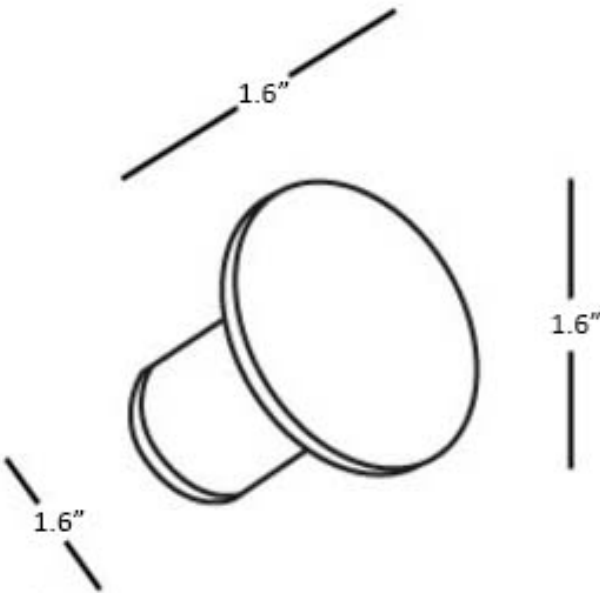

### Finishes:

\* WS Bath Collections reserves the right to revise dimensions or information on this sheet without notice

<b>Collection  </b> Hotellerie	<b>Model  </b> Hotellerie AV120A	Dimensions Metric <i>1 inch = 2.54 cm</i> <i>1 inch = 25.4 mm</i>	 1051 Lea Drive - Collegeville, PA 19426 Tel. 215 513 9400 - Fax 610 831 0215 <a href="http://www.ws bathcollections.com">www.ws bathcollections.com</a> - <a href="mailto:info@ws bathcollections.com">info@ws bathcollections.com</a>
-----------------------------------	-------------------------------------	---	---

Hotellerie AV120A

\* WS Bath Collections reserves the right to revise dimensions or information on this sheet without notice

<p><b>Collection  </b> Hotellerie</p>	<p><b>Model  </b> Hotellerie AV120A</p>	<p>Dimensions Metric <i>1 inch = 2.54 cm</i> <i>1 inch = 25.4 mm</i></p>	<p> 1051 Lea Drive - Collegeville, PA 19426 Tel. 215 513 9400 - Fax 610 831 0215 <a href="http://www.ws bathcollections.com">www.ws bathcollections.com</a> - <a href="mailto:info@ws bathcollections.com">info@ws bathcollections.com</a></p>
---	---	--	---