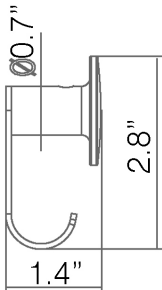

Model |
Hotellerie AV120B

Dimensions Metric

1 inch = 2.54 cm

1 inch = 25.4 mm

1051 Lea Drive - Collegeville, PA 19426
Tel. 215 513 9400 - Fax 610 831 0215

www.ws bathcollections.com - info@ws bathcollections.com

Hotellerie AV120B

2D DERIVATION

TECHNICAL DRAWINGS

* WS Bath Collections reserves the right to revise dimensions or information on this sheet without notice

Collection |
Hotellerie

Model |
Hotellerie AV120B

Dimensions Metric
1 inch = 2.54 cm
1 inch = 25.4 mm

1051 Lea Drive - Collegeville, PA 19426
Tel. 215 513 9400 - Fax 610 831 0215
www.ws bathcollections.com - info@ws bathcollections.com