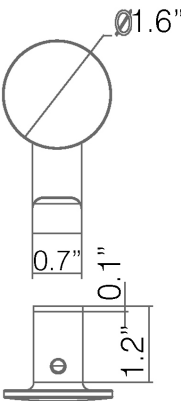

Model |
Hotellerie AV120B

Dimensions Metric

1 inch = 2.54 cm

1 inch = 25.4 mm

1051 Lea Drive - Collegeville, PA 19426
Tel. 215 513 9400 - Fax 610 831 0215

www.ws bathcollections.com - info@ws bathcollections.com

Hotellerie AV120B

2D DERIVATION

TECHNICAL DRAWINGS

* WS Bath Collections reserves the right to revise dimensions or information on this sheet without notice

Collection |
Hotellerie

Model |
Hotellerie AV120B

Dimensions Metric
1 inch = 2.54 cm
1 inch = 25.4 mm

1051 Lea Drive - Collegeville, PA 19426
Tel. 215 513 9400 - Fax 610 831 0215
www.ws bathcollections.com - info@ws bathcollections.com