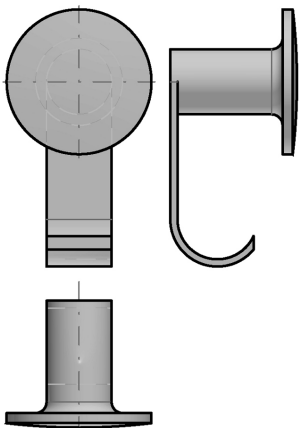

Product Specs Sheets

Cover Page

Hotellerie AV120B

Features

- Single Bathroom Hook with Hanger
- Polished Chrome Finish
- Solid Brass Base
- Premium Metal Construction for Durability and Reliability
- Click Installation: Allows for Easy Wall Mount Installation and Removal
- Installation Hardware Included
- Designer Collection
- Made in Italy

Model |
Hotellerie AV120B

Dimensions Metric

1 inch = 2.54 cm

1 inch = 25.4 mm

1051 Lea Drive - Collegeville, PA 19426
Tel. 215 513 9400 - Fax 610 831 0215

www.ws bathcollections.com - info@ws bathcollections.com

Hotellerie AV120B

2D DERIVATION

TECHNICAL DRAWINGS

* WS Bath Collections reserves the right to revise dimensions or information on this sheet without notice

Collection |
Hotellerie

Model |
Hotellerie AV120B

Dimensions Metric
1 inch = 2.54 cm
1 inch = 25.4 mm

1051 Lea Drive - Collegeville, PA 19426
Tel. 215 513 9400 - Fax 610 831 0215
www.ws bathcollections.com - info@ws bathcollections.com