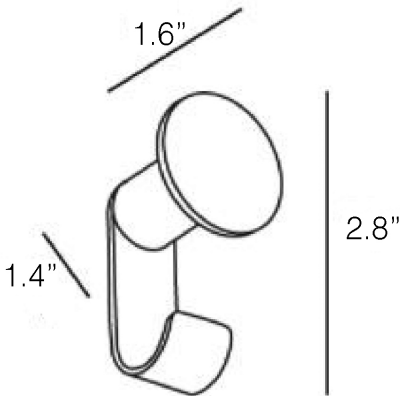

Product Specs Sheets

Cover Page

Hotellerie AV120B

Features

- Single Bathroom Hook with Hanger
- Polished Chrome Finish
- Solid Brass Base
- Premium Metal Construction for Durability and Reliability
- Click Installation: Allows for Easy Wall Mount Installation and Removal
- Installation Hardware Included
- Designer Collection
- Made in Italy

Model |
Hotellerie AV120B

Dimensions Metric

1 inch = 2.54 cm

1 inch = 25.4 mm

1051 Lea Drive - Collegeville, PA 19426
Tel. 215 513 9400 - Fax 610 831 0215

www.ws bathcollections.com - info@ws bathcollections.com

Hotellerie AV120B

2D DERIVATION

TECHNICAL DRAWINGS

* WS Bath Collections reserves the right to revise dimensions or information on this sheet without notice

Collection |
Hotellerie

Model |
Hotellerie AV120B

Dimensions Metric
1 inch = 2.54 cm
1 inch = 25.4 mm

1051 Lea Drive - Collegeville, PA 19426
Tel. 215 513 9400 - Fax 610 831 0215
www.ws bathcollections.com - info@ws bathcollections.com