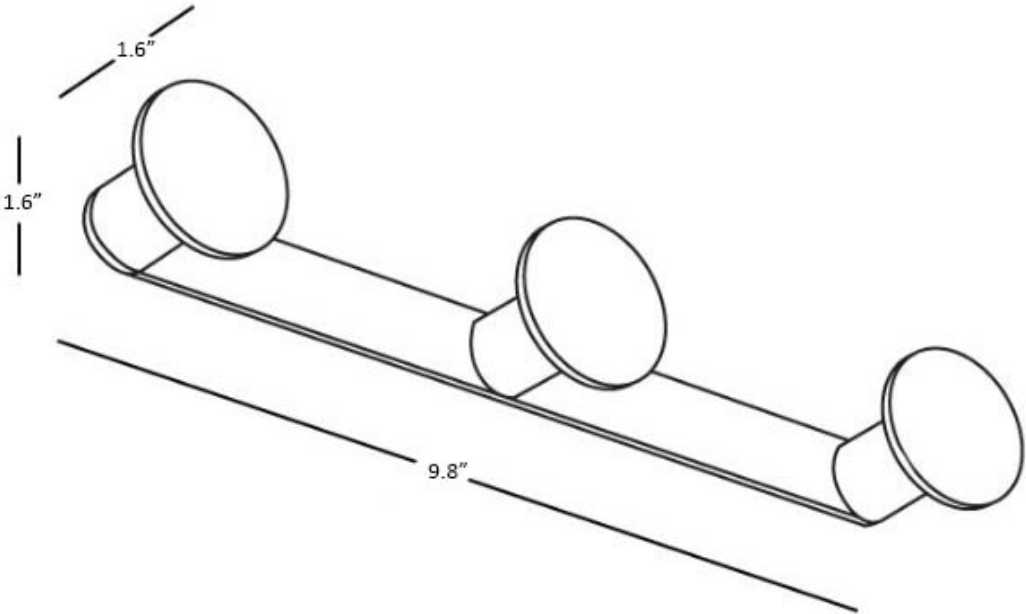

### Features

- Triple Bathroom Hook
- Polished Chrome Finish
- Solid Brass Base
- Premium Metal Construction for Durability and Reliability
- Click Installation: Allows for Easy Wall Mount Installation and Removal
- Installation Hardware Included
- Designer Collection
- Made in Italy

### Finishes:

\* WS Bath Collections reserves the right to revise dimensions or information on this sheet without notice

<b>Collection</b>   Hotellerie	<b>Model</b>   Hotellerie AV120C	Dimensions Metric <i>1 inch = 2.54 cm</i> <i>1 inch = 25.4 mm</i>	 1051 Lea Drive - Collegeville, PA 19426 Tel. 215 513 9400 - Fax 610 831 0215 <a href="http://www.ws bathcollections.com">www.ws bathcollections.com</a> - <a href="mailto:info@ws bathcollections.com">info@ws bathcollections.com</a>
-----------------------------------	-------------------------------------	---	---

Hotellerie AV120C

\* WS Bath Collections reserves the right to revise dimensions or information on this sheet without notice

<p><b>Collection  </b> Hotellerie</p>	<p><b>Model  </b> Hotellerie AV120C</p>	<p>Dimensions Metric <i>1 inch = 2.54 cm</i> <i>1 inch = 25.4 mm</i></p>	<p> 1051 Lea Drive - Collegeville, PA 19426 Tel. 215 513 9400 - Fax 610 831 0215 <a href="http://www.ws bathcollections.com">www.ws bathcollections.com</a> - <a href="mailto:info@ws bathcollections.com">info@ws bathcollections.com</a></p>
---	---	--	---