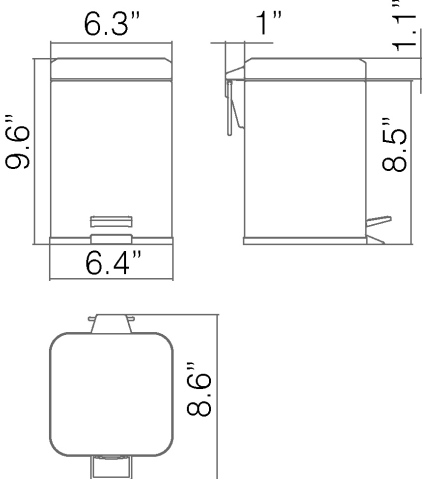

Model |
Hotellerie AV402A

Dimensions Metric

1 inch = 2.54 cm

1 inch = 25.4 mm

**WS**[®]
BATH
COLLECTIONS

1051 Lea Drive - Collegeville, PA 19426
Tel. 215 513 9400 - Fax 610 831 0215

www.ws bathcollections.com - info@ws bathcollections.com

Hotellerie AV402A

2D DERIVATION

TECHNICAL DRAWINGS

* WS Bath Collections reserves the right to revise dimensions or information on this sheet without notice

Collection Hotellerie	Model Hotellerie AV402A	Dimensions Metric <i>1 inch = 2.54 cm</i> <i>1 inch = 25.4 mm</i>	 1051 Lea Drive - Collegeville, PA 19426 Tel. 215 513 9400 - Fax 610 831 0215 www.ws bathcollections.com - info@ws bathcollections.com
-----------------------------------	-------------------------------------	---	---