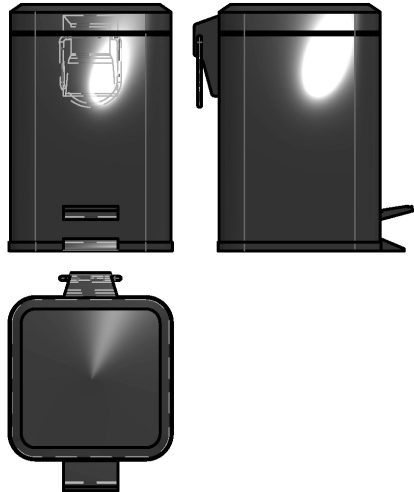

Hotellerie AV402A

2D DERIVATION