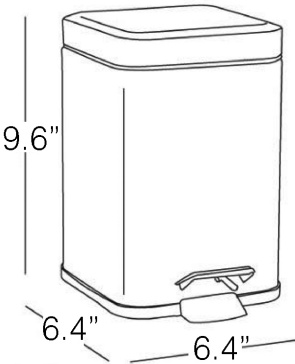

Product Specs Sheets

Cover Page

Hotellerie AV402A

Features

- Waste Basket
- Polished Chrome Finish
- Made of Aluminum
- Premium Metal Construction for Durability and Reliability
- Free Standing Installation
- Capacity: 0.8 Gallons
- Designer Collection
- Made in Italy

Model |
Hotellerie AV402A

Dimensions Metric

1 inch = 2.54 cm

1 inch = 25.4 mm

**WS**[®]
BATH
COLLECTIONS

1051 Lea Drive - Collegeville, PA 19426
Tel. 215 513 9400 - Fax 610 831 0215

www.ws bathcollections.com - info@ws bathcollections.com

Hotellerie AV402A

2D DERIVATION

TECHNICAL DRAWINGS

* WS Bath Collections reserves the right to revise dimensions or information on this sheet without notice

Collection Hotellerie	Model Hotellerie AV402A	Dimensions Metric <i>1 inch = 2.54 cm</i> <i>1 inch = 25.4 mm</i>	 1051 Lea Drive - Collegeville, PA 19426 Tel. 215 513 9400 - Fax 610 831 0215 www.ws bathcollections.com - info@ws bathcollections.com
-----------------------------------	-------------------------------------	---	---