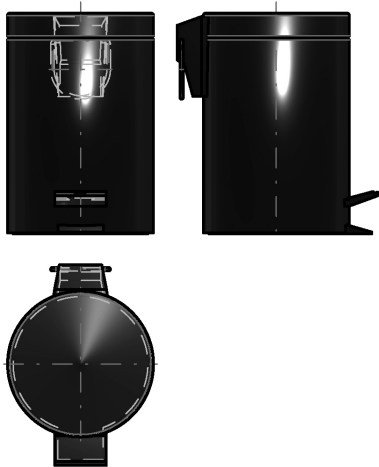

Product Specs Sheets

Cover Page

Hotellerie AV602A

Features

- Waste Paper Basket
- Stainless Steel
- Premium Metal Construction for Durability and Reliability
- Free Standing
- Capacity: 0.8 Gallons
- Foot Pedal to Open
- Designer Collection
- Made in Italy

Model |
Hotellerie AV602A

Dimensions Metric

1 inch = 2.54 cm

1 inch = 25.4 mm

WS[®]
BATH
COLLECTIONS

1051 Lea Drive - Collegeville, PA 19426
Tel. 215 513 9400 - Fax 610 831 0215

www.ws bathcollections.com - info@ws bathcollections.com

Hotellerie AV602A

2D DERIVATION

TECHNICAL DRAWINGS

* WS Bath Collections reserves the right to revise dimensions or information on this sheet without notice

<p>Collection Hotellerie</p>	<p>Model Hotellerie AV602A</p>	<p>Dimensions Metric <i>1 inch = 2.54 cm</i> <i>1 inch = 25.4 mm</i></p>	<p> 1051 Lea Drive - Collegeville, PA 19426 Tel. 215 513 9400 - Fax 610 831 0215 www.ws bathcollections.com - info@ws bathcollections.com</p>
---	---	--	---