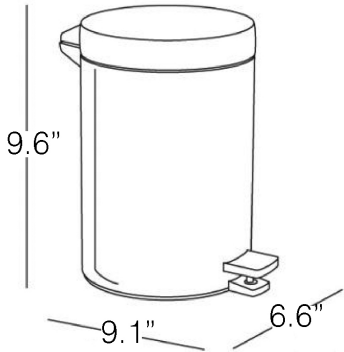

Product Specs Sheets

Cover Page

Hotellerie AV602A

Features

- Waste Paper Basket
- Stainless Steel
- Premium Metal Construction for Durability and Reliability
- Free Standing
- Capacity: 0.8 Gallons
- Foot Pedal to Open
- Designer Collection
- Made in Italy

SKU# | Option:

- Hotellerie AV602A | Stainless Steel

Finishes:

 Stainless Steel

* WS Bath Collections reserves the right to revise dimensions or information on this sheet without notice

Collection |
Hotellerie

Model |
Hotellerie AV602A

Dimensions Metric

1 inch = 2.54 cm

1 inch = 25.4 mm

WS[®]
BATH
COLLECTIONS

1051 Lea Drive - Collegeville, PA 19426
Tel. 215 513 9400 - Fax 610 831 0215

www.ws bathcollections.com - info@ws bathcollections.com

Hotellerie AV602A

2D DERIVATION

TECHNICAL DRAWINGS

* WS Bath Collections reserves the right to revise dimensions or information on this sheet without notice

<p>Collection Hotellerie</p>	<p>Model Hotellerie AV602A</p>	<p>Dimensions Metric <i>1 inch = 2.54 cm</i> <i>1 inch = 25.4 mm</i></p>	<p> 1051 Lea Drive - Collegeville, PA 19426 Tel. 215 513 9400 - Fax 610 831 0215 www.ws bathcollections.com - info@ws bathcollections.com</p>
---	---	--	---