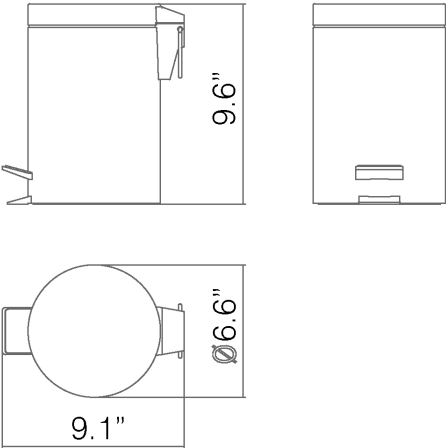

Model |
Hotellerie AV602A

Dimensions Metric

1 inch = 2.54 cm

1 inch = 25.4 mm

WS[®]
BATH
COLLECTIONS

1051 Lea Drive - Collegeville, PA 19426
Tel. 215 513 9400 - Fax 610 831 0215

www.ws bathcollections.com - info@ws bathcollections.com

Hotellerie AV602A

2D DERIVATION

TECHNICAL DRAWINGS

* WS Bath Collections reserves the right to revise dimensions or information on this sheet without notice

<p>Collection Hotellerie</p>	<p>Model Hotellerie AV602A</p>	<p>Dimensions Metric <i>1 inch = 2.54 cm</i> <i>1 inch = 25.4 mm</i></p>	<p> 1051 Lea Drive - Collegeville, PA 19426 Tel. 215 513 9400 - Fax 610 831 0215 www.ws bathcollections.com - info@ws bathcollections.com</p>
---	---	--	---