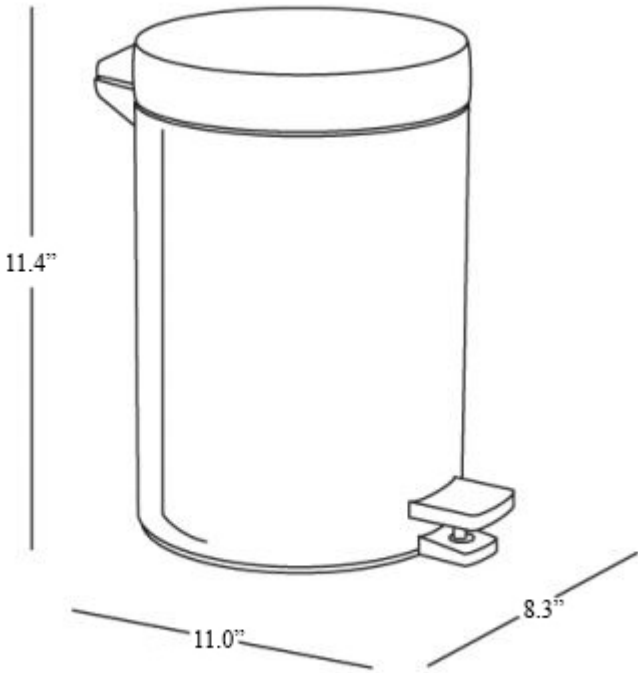

Product Specs Sheets

Cover Page

Hotellerie AV602B

Features

- Waste Paper Basket
- Stainless Steel
- Premium Metal Construction for Durability and Reliability
- Free Standing
- Capacity: 1.3 Gallons
- Foot Pedal to Open
- Designer Collection
- Made in Italy

SKU# | Option:

- Hotellerie AV602B | Stainless Steel

Finishes:

 Stainless Steel

* WS Bath Collections reserves the right to revise dimensions or information on this sheet without notice

Collection |
Hotellerie

Model |
Hotellerie AV602B

Dimensions Metric

1 inch = 2.54 cm

1 inch = 25.4 mm

WS[®]
BATH
COLLECTIONS

1051 Lea Drive - Collegeville, PA 19426
Tel. 215 513 9400 - Fax 610 831 0215

www.ws bathcollections.com - info@ws bathcollections.com

Hotellerie AV602B

* WS Bath Collections reserves the right to revise dimensions or information on this sheet without notice

<p>Collection Hotellerie</p>	<p>Model Hotellerie AV602B</p>	<p>Dimensions Metric <i>1 inch = 2.54 cm</i> <i>1 inch = 25.4 mm</i></p>	<p> 1051 Lea Drive - Collegeville, PA 19426 Tel. 215 513 9400 - Fax 610 831 0215 www.ws bathcollections.com - info@ws bathcollections.com</p>
---	---	--	---