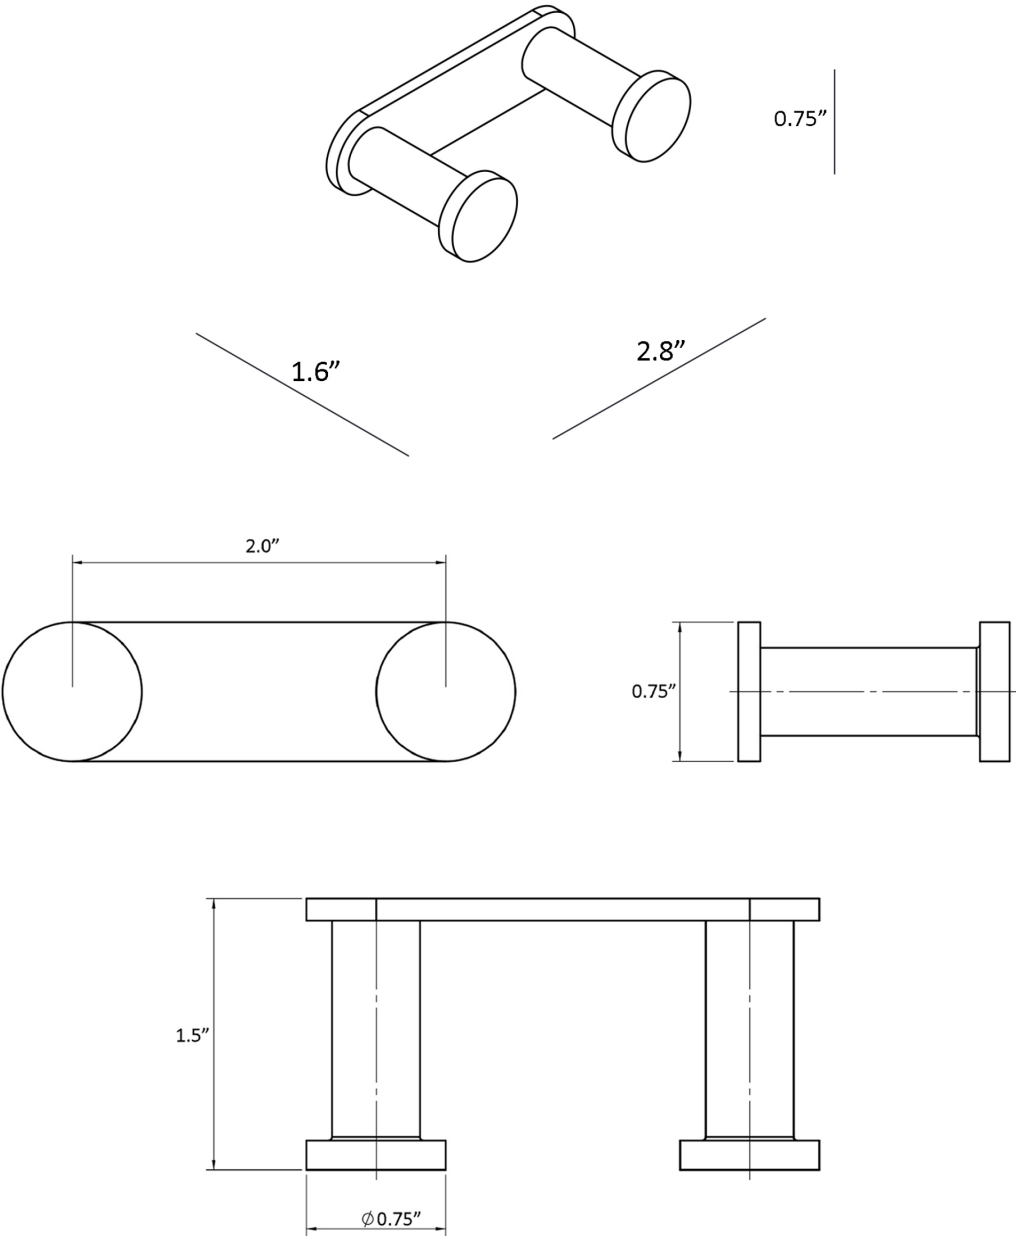

Product Specs Sheets

Cover Page

Ice WSBC 29007

Features

- Double Bathroom Hook
- Polished Chrome Finish
- Solid Brass Base
- Premium Metal Construction for Durability and Reliability
- Installation Hardware Included
- Designer Collection

Dimensions Metric

1 inch = 2.54 cm

1 inch = 25.4 mm

1051 Lea Drive - Collegeville, PA 19426
Tel. 215 513 9400 - Fax 610 831 0215

www.ws bathcollections.com - info@ws bathcollections.com

* WS Bath Collections reserves the right to revise dimensions or information on this sheet without notice

Collection |
Ice

Model |
Ice WSBC 29007

Dimensions Metric
1 inch = 2.54 cm
1 inch = 25.4 mm

1051 Lea Drive - Collegeville, PA 19426
Tel. 215 513 9400 - Fax 610 831 0215
www.ws bathcollections.com - info@ws bathcollections.com