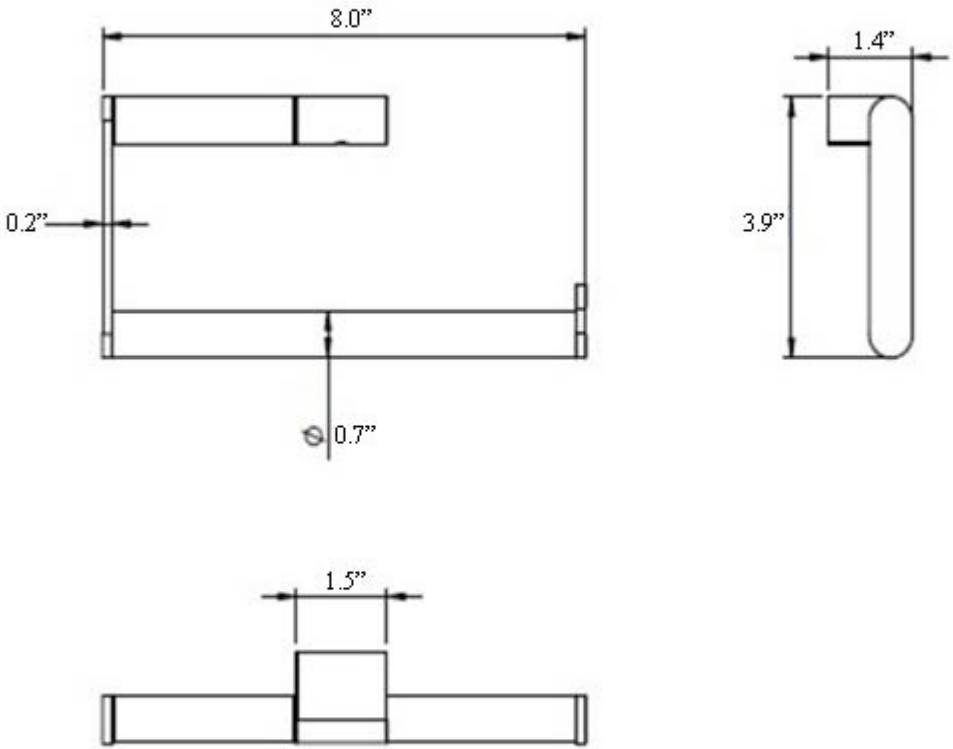

### Finishes:

\* WS Bath Collections reserves the right to revise dimensions or information on this sheet without notice

<b>Collection</b> Ice	<b>Model  </b> Ice WSBC 29038B	Dimensions Metric <i>1 inch = 2.54 cm</i> <i>1 inch = 25.4 mm</i>	 1051 Lea Drive - Collegeville, PA 19426 Tel. 215 513 9400 - Fax 610 831 0215 <a href="http://www.ws bathcollections.com">www.ws bathcollections.com</a> - <a href="mailto:info@ws bathcollections.com">info@ws bathcollections.com</a>
--------------------------	-----------------------------------	---	---

Ice WSBC 29038B

\* WS Bath Collections reserves the right to revise dimensions or information on this sheet without notice

<p><b>Collection  </b> Ice</p>	<p><b>Model  </b> Ice WSBC 29038B</p>	<p>Dimensions Metric <i>1 inch = 2.54 cm</i> <i>1 inch = 25.4 mm</i></p>	<p> 1051 Lea Drive - Collegeville, PA 19426 Tel. 215 513 9400 - Fax 610 831 0215 <a href="http://www.ws bathcollections.com">www.ws bathcollections.com</a> - <a href="mailto:info@ws bathcollections.com">info@ws bathcollections.com</a></p>
------------------------------------	---	--	---