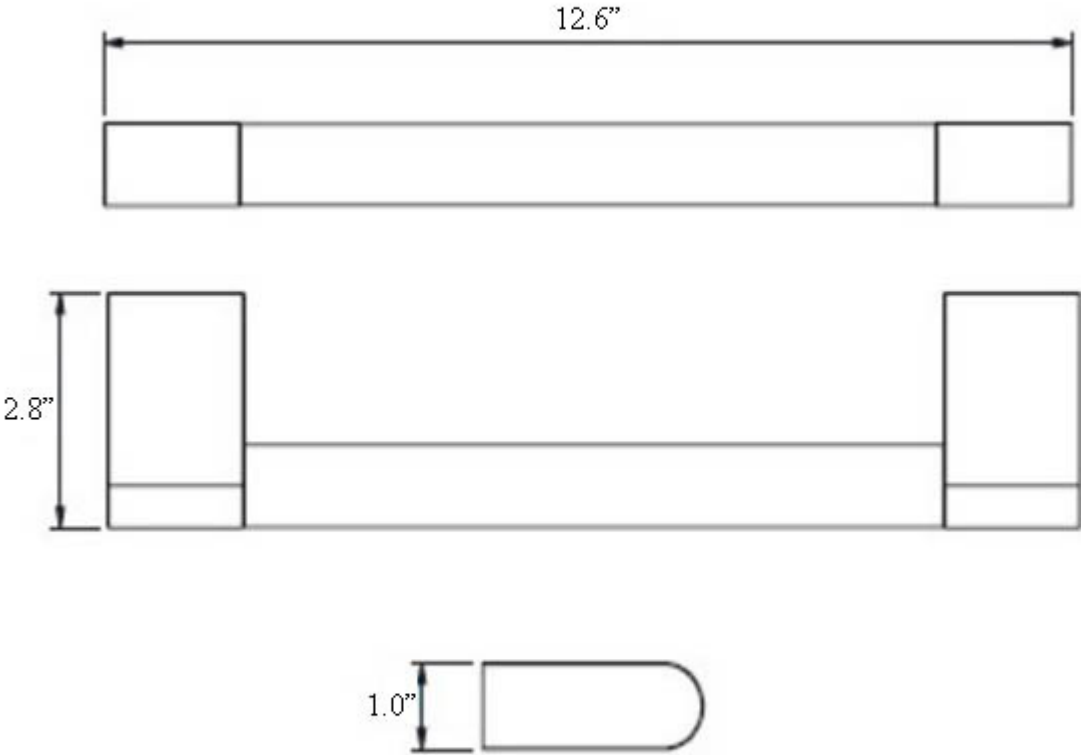

Ice WSBC 73155

* WS Bath Collections reserves the right to revise dimensions or information on this sheet without notice

Collection | Ice	Model | Ice WSBC 73155	Dimensions Metric <i>1 inch = 2.54 cm</i> <i>1 inch = 25.4 mm</i>	 1051 Lea Drive - Collegeville, PA 19426 Tel. 215 513 9400 - Fax 610 831 0215 www.ws bathcollections.com - info@ws bathcollections.com