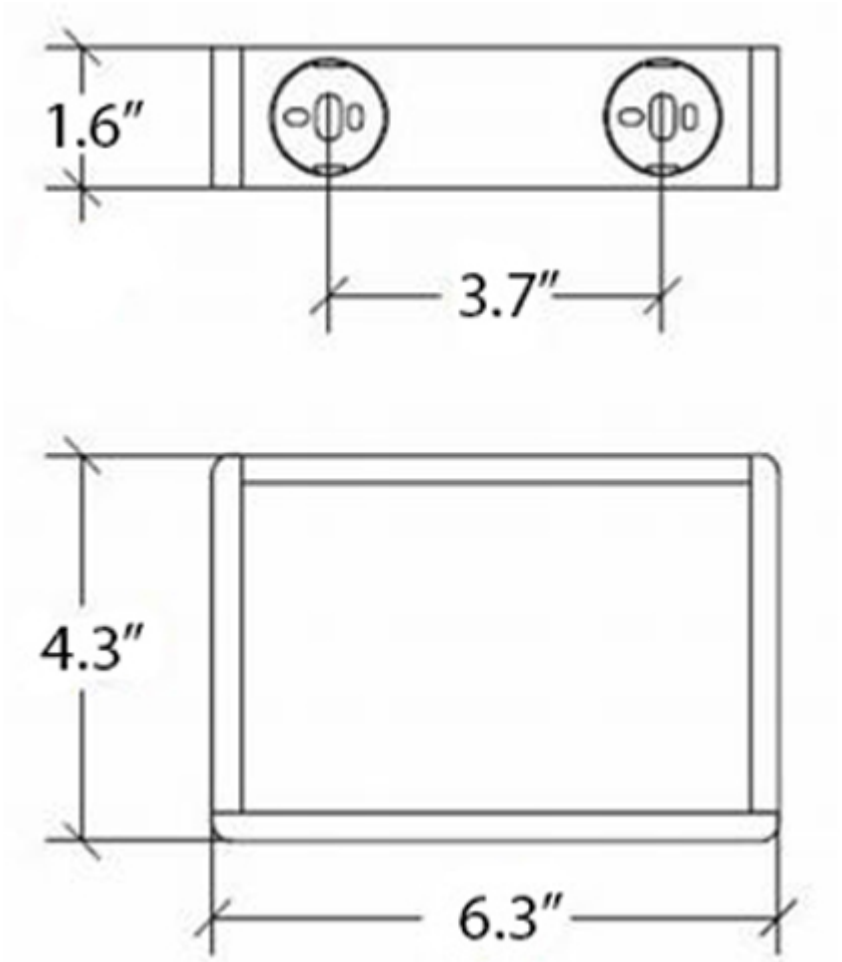

Product Specs Sheets

Cover Page

Icelle 52881

Features

- Towel Bar and Accessories Holder
- Available in 2 Finishes: Polished Chrome and White
- Made of Aluminum
- Wall Mount (Screw-In) Installation
- Towel Bar to be Combined with (Optional) Tumbler, Soap Dish, and Soap Dispenser
- Features Space-Saving Design
- Italian Design

SKU# | Option:

- Icelle 52881.29 | Polished Chrome
- Icelle 52881.09 | White

Finishes:

 Polished Chrome

 White

* WS Bath Collections reserves the right to revise dimensions or information on this sheet without notice

Collection |
Icelle

Model |
Icelle 52881

Dimensions Metric

1 inch = 2.54 cm

1 inch = 25.4 mm

1051 Lea Drive - Collegeville, PA 19426
Tel. 215 513 9400 - Fax 610 831 0215

www.ws bathcollections.com - info@ws bathcollections.com

* WS Bath Collections reserves the right to revise dimensions or information on this sheet without notice

<p>Collection Icelle</p>	<p>Model Icelle 52881</p>	<p>Dimensions Metric <i>1 inch = 2.54 cm</i> <i>1 inch = 25.4 mm</i></p>	<p> 1051 Lea Drive - Collegeville, PA 19426 Tel. 215 513 9400 - Fax 610 831 0215 www.ws bathcollections.com - info@ws bathcollections.com</p>
---------------------------------------	--	--	---