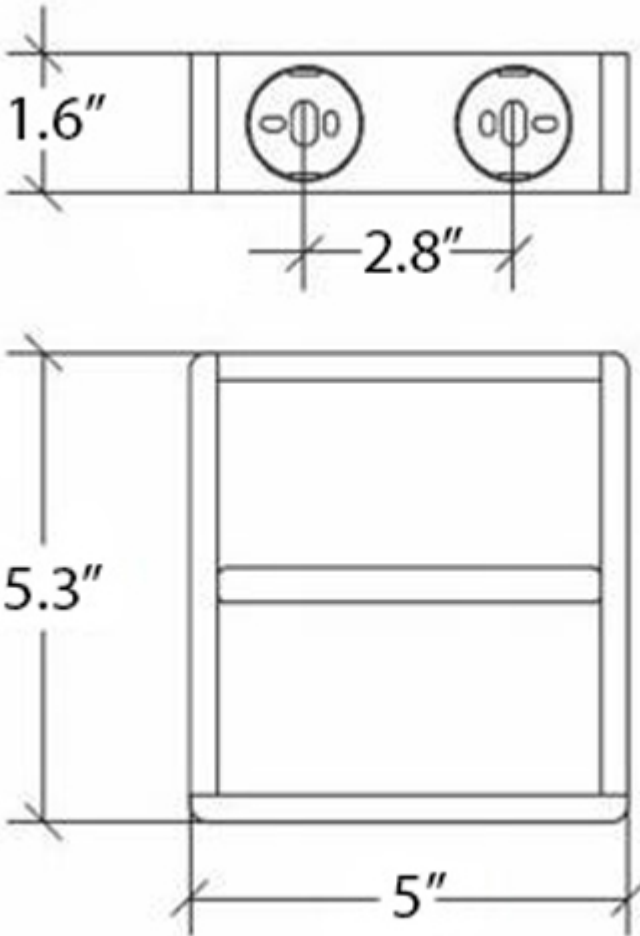

Product Specs Sheets

Cover Page

Icelle 52886

Features

- Toilet Paper Holder
- Polished Chrome Finish
- Made of Aluminum
- Wall Mount (Screw-In) Installation
- Italian Design

SKU# | Option:

- Icelle 52886 | Polished Chrome

Finishes:

 Polished Chrome

* WS Bath Collections reserves the right to revise dimensions or information on this sheet without notice

Collection |
Icelle

Model |
Icelle 52886

Dimensions Metric

1 inch = 2.54 cm

1 inch = 25.4 mm

1051 Lea Drive - Collegeville, PA 19426
Tel. 215 513 9400 - Fax 610 831 0215

www.ws bathcollections.com - info@ws bathcollections.com

* WS Bath Collections reserves the right to revise dimensions or information on this sheet without notice

<p>Collection Icelle</p>	<p>Model Icelle 52886</p>	<p>Dimensions Metric <i>1 inch = 2.54 cm</i> <i>1 inch = 25.4 mm</i></p>	<p> 1051 Lea Drive - Collegeville, PA 19426 Tel. 215 513 9400 - Fax 610 831 0215 www.ws bathcollections.com - info@ws bathcollections.com</p>
---------------------------------------	--	--	---