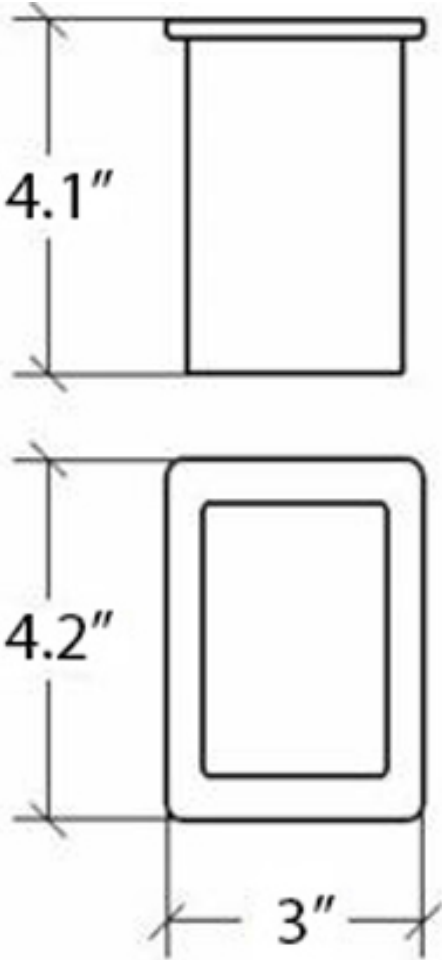

Icelle 52891

Features

- Tumbler / Toothbrush Holder
- Glossy White Finish
- Made of Porcelaine
- Premium Metal Construction for Durability and Reliability
- Wall Mount Installation
- Installation Hardware Included
- Tumbler / Toothbrush Holder to be Combined (Optional) with Icelle Towel Bars
- Designer Collection
- Italian Design

SKU# | Option:

- Icelle 52891 | Glossy White

Finishes:

 Glossy White

Related Items:

- Icelle 52881.29 | 6.3" Towel Bar and Accessories Holder
- Icelle 52882.29 | 12.4" Towel Bar and Accessories Holder
- Icelle 52883.29 | 24.6" Towel Bar and Accessories Holder
- Icelle 52884.29 | 36.7" Towel Bar and Accessories Holder

* WS Bath Collections reserves the right to revise dimensions or information on this sheet without notice

Collection Icelle	Model Icelle 52891	Dimensions Metric <i>1 inch = 2.54 cm</i> <i>1 inch = 25.4 mm</i>	 1051 Lea Drive - Collegeville, PA 19426 Tel. 215 513 9400 - Fax 610 831 0215 www.ws bathcollections.com - info@ws bathcollections.com
-----------------------------	--------------------------------	--	---

Icelle 52891

* WS Bath Collections reserves the right to revise dimensions or information on this sheet without notice

Collection Icelle	Model Icelle 52891	Dimensions Metric <i>1 inch = 2.54 cm</i> <i>1 inch = 25.4 mm</i>	 1051 Lea Drive - Collegeville, PA 19426 Tel. 215 513 9400 - Fax 610 831 0215 www.ws bathcollections.com - info@ws bathcollections.com
-------------------------------	--------------------------------	---	---