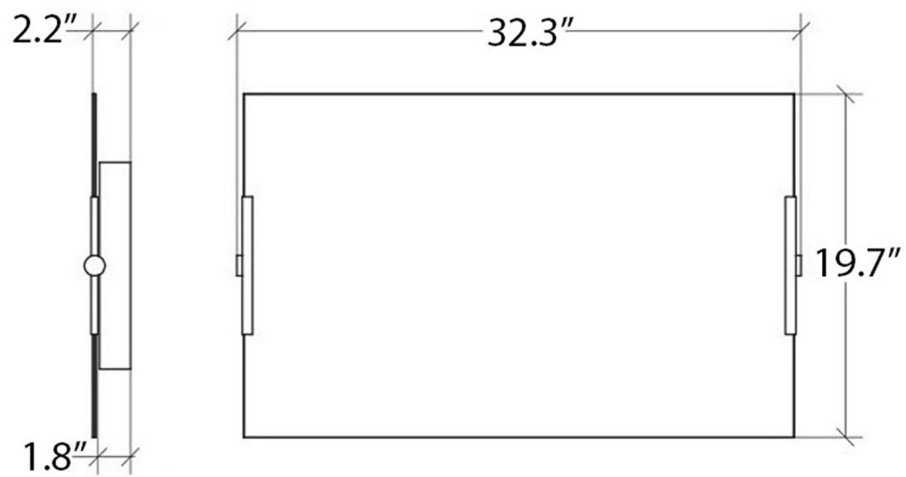

 Stainless Steel

* WS Bath Collections reserves the right to revise dimensions or information on this sheet without notice

Collection Speci	Model Imago 56686	Dimensions Metric <i>1 inch = 2.54 cm</i> <i>1 inch = 25.4 mm</i>	 1051 Lea Drive - Collegeville, PA 19426 Tel. 215 513 9400 - Fax 610 831 0215 www.ws bathcollections.com - info@ws bathcollections.com
----------------------------	-------------------------------	---	---

Product Specs Sheets

Collection
Kó ci q

Model |
Kó ci q"788: 8

Dimensions Metric
1 inch = 2.54 cm
1 inch = 25.4 mm

WS[®]
BATH
COLLECTIONS

1051 Lea Drive - Collegeville, PA 19426
Tel. 215 513 9400 - Fax 610 831 0215
www.ws bathcollections.com - info@ws bathcollections.com