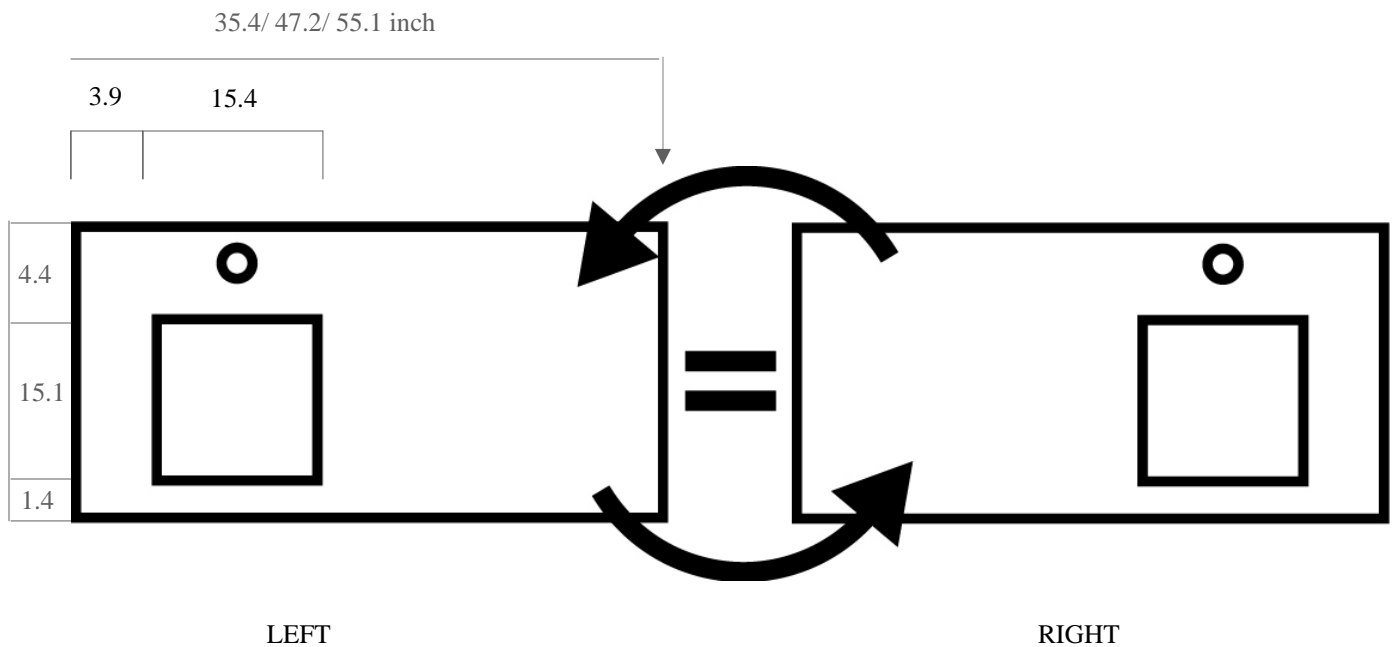

# Product Specs Sheets

Model	Dimensions
51.56.92	35.4 x 20.9 x 1.6
51.56.93	47.2 x 20.9 x 1.6
51.56.94	55.1 x 20.9 x 1.6

### Remarks:

With or without faucet holes  
 Wenge or oak wood  
 Washbasin to left, right or center  
 Wall brackets stainless steel

COLLECTION Iside	Model   55.56.XX	Dimensions shown metric	WS BATH COLLECTIONS 1051 Lea Drive - Collegeville, PA 19426 Tel. 610 831 0214 - Fax 610 831 0215 <a href="http://www.wsbathcollections.com">www.wsbathcollections.com</a> <a href="mailto:info@wsbathcollections.com">info@wsbathcollections.com</a>
---------------------	---------------------	----------------------------	--