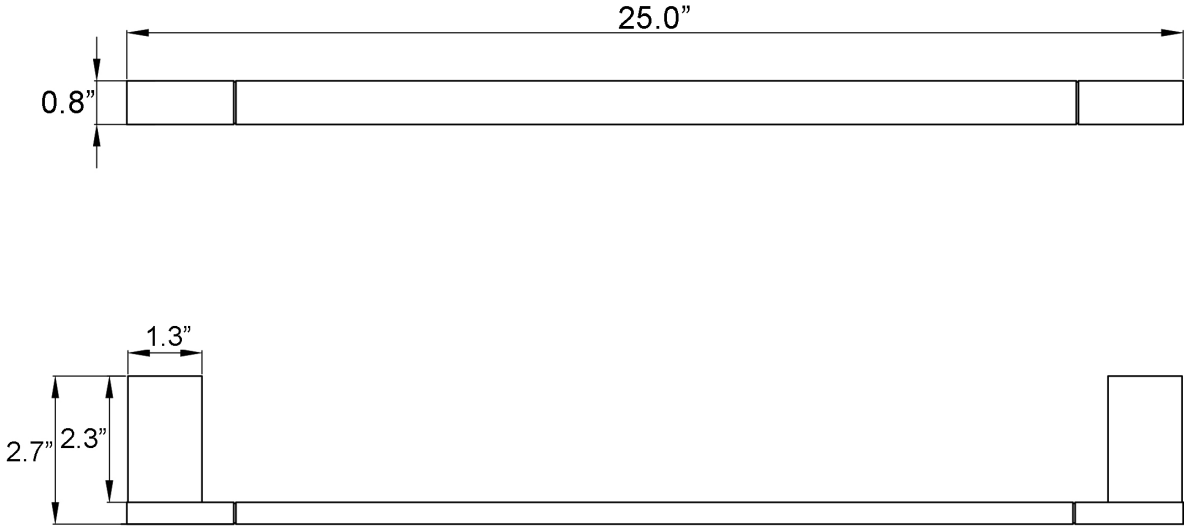

Product Specs Sheets

Cover Page

Kimono WSBC 215812

Features

- Towel Bar
- Polished Chrome Finish
- Solid Brass Base
- Premium Metal Construction for Durability and Reliability
- Installation Hardware Included
- Designer Collection

Model |
Kimono WSBC 215812

Dimensions Metric

1 inch = 2.54 cm

1 inch = 25.4 mm

 **WS[®]**
BATH
COLLECTIONS

1051 Lea Drive - Collegeville, PA 19426
Tel. 215 513 9400 - Fax 610 831 0215

www.ws bathcollections.com - info@ws bathcollections.com

Kimono WSBC 215812

* WS Bath Collections reserves the right to revise dimensions or information on this sheet without notice

<p>Collection Kimono</p>	<p>Model Kimono WSBC 215812</p>	<p>Dimensions Metric <i>1 inch = 2.54 cm</i> <i>1 inch = 25.4 mm</i></p>	<p> 1051 Lea Drive - Collegeville, PA 19426 Tel. 215 513 9400 - Fax 610 831 0215 www.ws bathcollections.com - info@ws bathcollections.com</p>
---------------------------------------	--	--	---