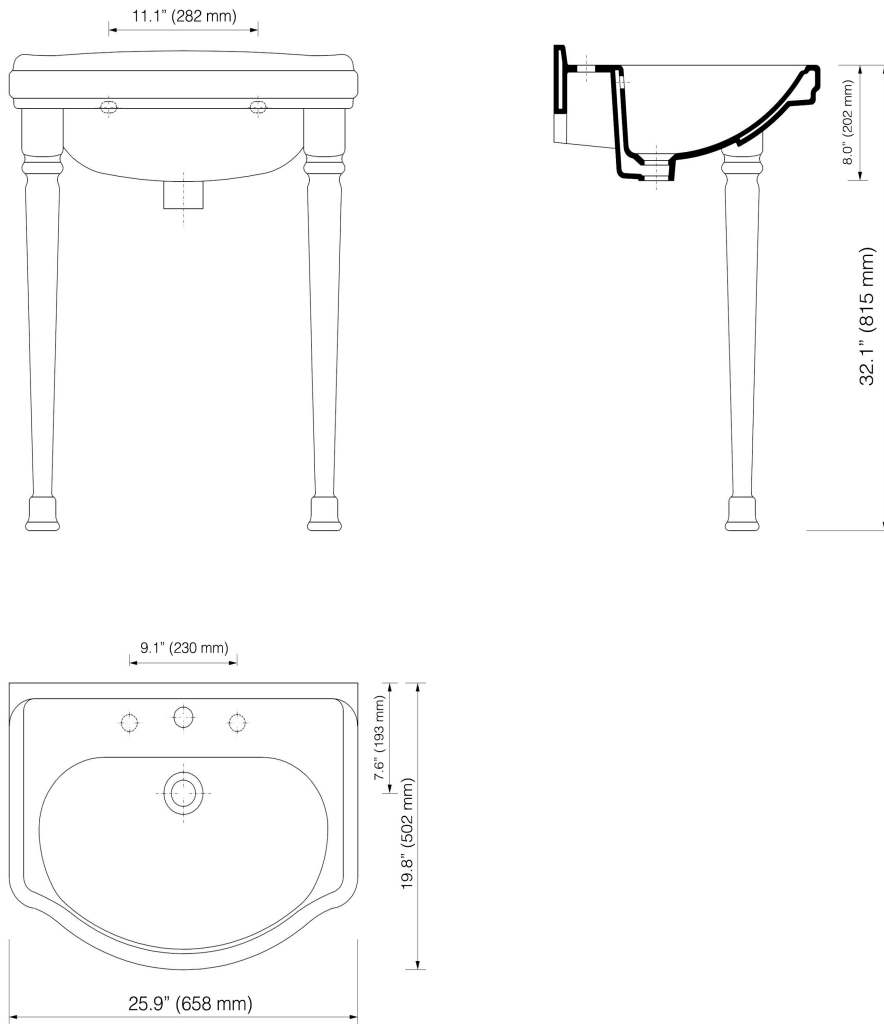

**Features**

- Ceramic
- With overflow

**Klassic KL 65 +250**

**SKU# | Option:**

- Klassic KL 65.01+250 | One faucet hole
- Klassic KL 65.03+250 | Three faucet holes

<p><b>Collection</b> Klassic</p>	<p><b>Model</b>   Klassic KL 65 +250</p>	<p>Dimensions Metric <i>1 inch = 2.54 cm</i> <i>1 inch = 25.4 mm</i></p>	 <p>1051 Lea Drive - Collegeville, PA 19426 Tel. 215 513 9400 - Fax 610 831 0215 <a href="http://www.ws bathcollections.com">www.ws bathcollections.com</a> - <a href="mailto:info@ws bathcollectins.com">info@ws bathcollectins.com</a></p>
--------------------------------------	--	--	---

### Features

- 25.9" (658 mm) x 19.8" (502) x H 32.0" (815 mm)
- Ceramic white
- Free standing with pedestal
- With overflow
- Includes mounting hardware

### Optional Accessories

- Trap
- Drain

Collection  
Klassic

Model |  
Klassic KL 65 + 250

Dimensions Metric

1 inch = 2.54 cm  
1 inch = 25.4 mm

**WS**<sup>®</sup>  
BATH  
COLLECTIONS

1051 Lea Drive - Collegeville, PA 19426  
Tel. 215 513 9400 - Fax 610 831 0215

### Vessel/ countertop installation

Silicone (*optional*)

Collection  
Klassic

Model |  
Klassic KL 65 + 250

Dimensions Metric  
*1 inch = 2.54 cm*  
*1 inch = 25.4 mm*

1051 Lea Drive - Collegeville, PA 19426  
Tel. 215 513 9400 - Fax 610 831 0215  
[www.ws bathcollections.com](http://www.ws bathcollections.com) - [info@ws bathcollections.com](mailto:info@ws bathcollections.com)