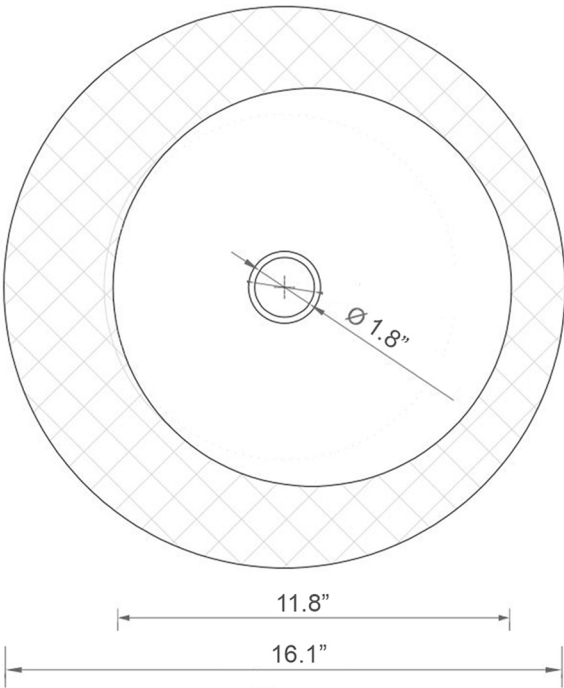

Related Items:

- WSBC | Push Waste Drain
- WSBC 53922 | Decorative Trap
- WSBC 5398 | Seperation Ring (Optional)

Finishes:

 Clear

SKU# | Options:

- La Scala 800 CL | Clear

* WS Bath Collections reserves the right to revise dimensions or information on this sheet without notice

Collection Glamorous	Model La Scala 800 CL	Dimensions Metric <i>1 inch = 2.54 cm</i> <i>1 inch = 25.4 mm</i>	 1051 Lea Drive - Collegeville, PA 19426 Tel. 215 513 9400 - Fax 610 831 0215 www.ws bathcollections.com - info@ws bathcollections.com
----------------------------------	-----------------------------------	---	---

Product Specs Sheets

La Scala 800 CL

Collection
Glamorous

Model |
La Scala 800 CL

Dimensions Metric
1 inch = 2.54 cm
1 inch = 25.4 mm

WS®
BATH
COLLECTIONS

1051 Lea Drive - Collegeville, PA 19426
Tel. 215 513 9400 - Fax 610 831 0215
www.ws bathcollections.com - info@ws bathcollections.com

Bolts

Silicone (optional)

Collection
Glamorous

Model |
La Scala 800 CL

Dimensions Metric
1 inch = 2.54 cm
1 inch = 25.4 mm

1051 Lea Drive - Collegeville, PA 19426
Tel. 215 513 9400 - Fax 610 831 0215
www.ws bathcollections.com - info@ws bathcollections.com