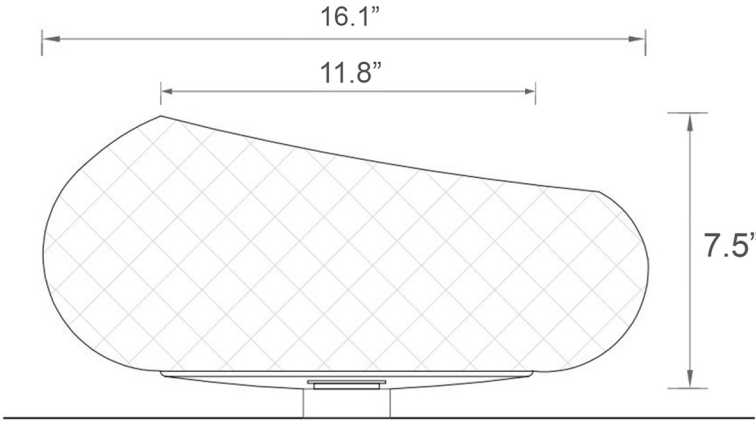

Related Items:

- WSBC | Push Waste Drain
- WSBC 53922 | Decorative Trap
- WSBC 5398 | Seperation Ring (Optional)

Finishes:

 Clear

SKU# | Options:

- La Scala 800 CL | Clear

* WS Bath Collections reserves the right to revise dimensions or information on this sheet without notice

Collection Glamorous	Model La Scala 800 CL	Dimensions Metric <i>1 inch = 2.54 cm</i> <i>1 inch = 25.4 mm</i>	 1051 Lea Drive - Collegeville, PA 19426 Tel. 215 513 9400 - Fax 610 831 0215 www.ws bathcollections.com - info@ws bathcollections.com
----------------------------------	-----------------------------------	---	---

Product Specs Sheets

La Scala 800 CL

Collection
Glamorous

Model |
La Scala 800 CL

Dimensions Metric
1 inch = 2.54 cm
1 inch = 25.4 mm

WS®
BATH
COLLECTIONS

1051 Lea Drive - Collegeville, PA 19426
Tel. 215 513 9400 - Fax 610 831 0215
www.ws bathcollections.com - info@ws bathcollections.com

Bolts

Silicone (optional)

Collection
Glamorous

Model |
La Scala 800 CL

Dimensions Metric
1 inch = 2.54 cm
1 inch = 25.4 mm

1051 Lea Drive - Collegeville, PA 19426
Tel. 215 513 9400 - Fax 610 831 0215
www.ws bathcollections.com - info@ws bathcollections.com