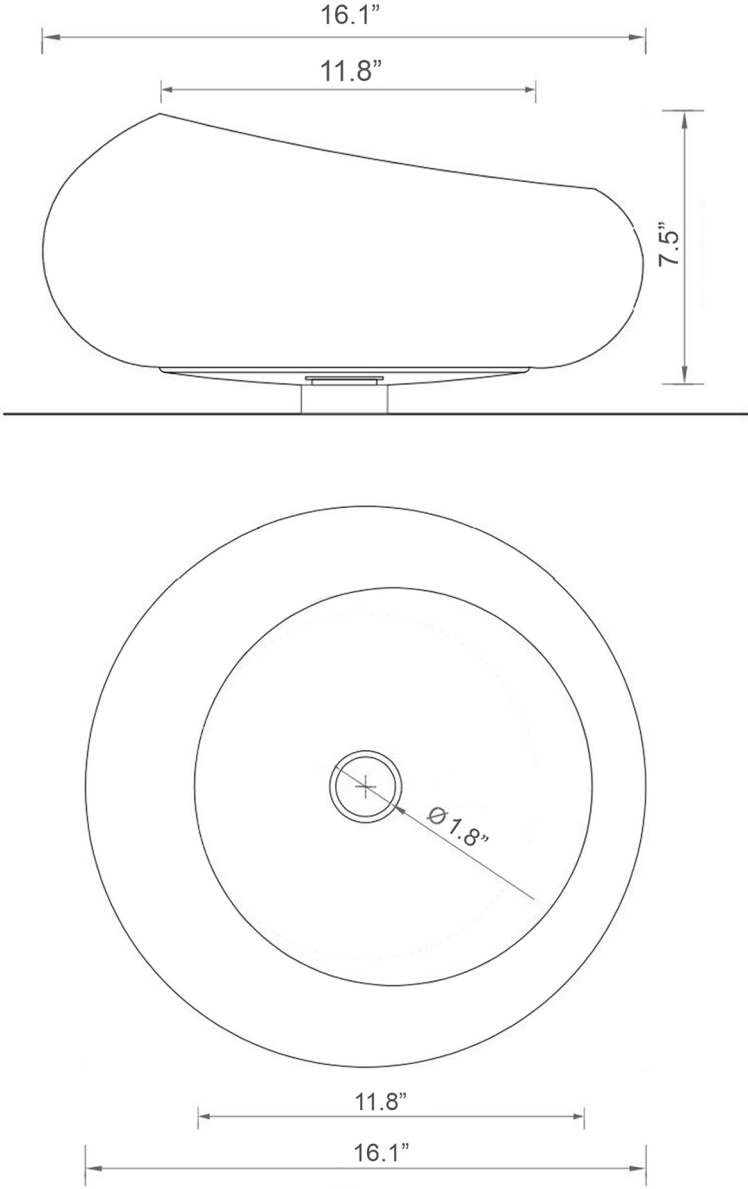

Dimensions Metric

*1 inch = 2.54 cm*

*1 inch = 25.4 mm*

**WS**<sup>®</sup>  
**BATH**  
**COLLECTIONS**

1051 Lea Drive - Collegeville, PA 19426  
Tel. 215 513 9400 - Fax 610 831 0215

[www.ws bathcollections.com](http://www.ws bathcollections.com) - [info@ws bathcollections.com](mailto:info@ws bathcollections.com)

**Collection**  
Glamorous

**Model** |  
La Scala 816 CL

Dimensions Metric  
*1 inch = 2.54 cm*  
*1 inch = 25.4 mm*

1051 Lea Drive - Collegeville, PA 19426  
Tel. 215 513 9400 - Fax 610 831 0215  
[www.ws bathcollections.com](http://www.ws bathcollections.com) - [info@ws bathcollections.com](mailto:info@ws bathcollections.com)

### Vessel/ countertop installation

Bolts

Silicone (optional)

Collection  
Glamorous

Model |  
La Scala : 38 CL

Dimensions Metric

1 inch = 2.54 cm  
1 inch = 25.4 mm

**WS**®  
**BATH**  
**COLLECTIONS**