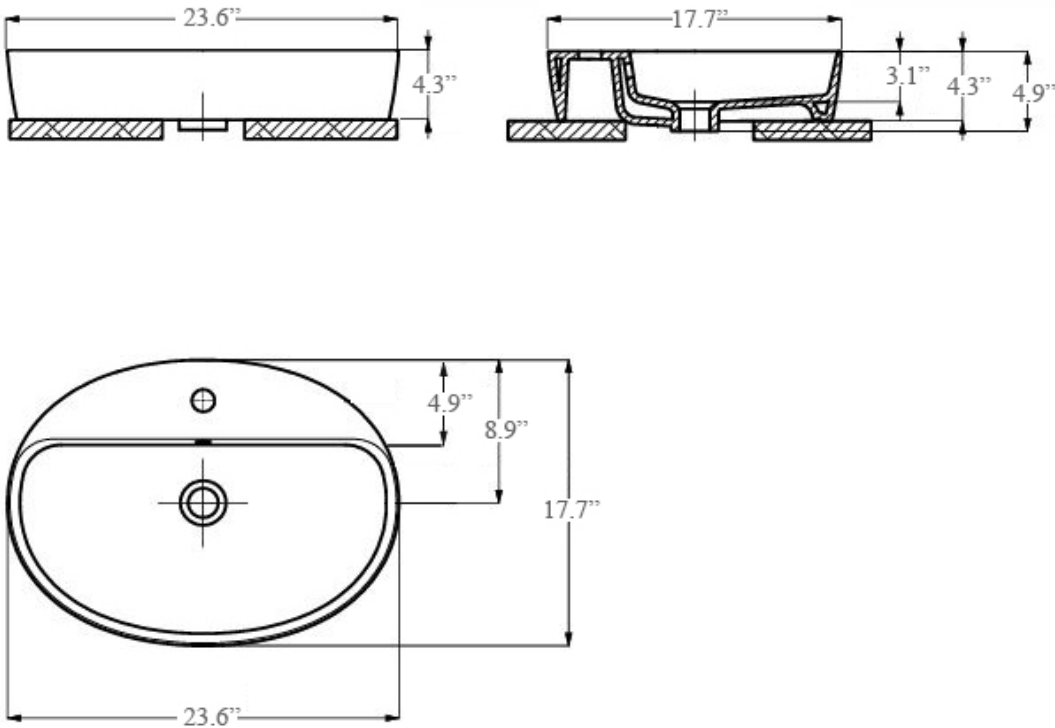

### SKU# | Options:

- Lago 161 WG | Glossy White

\* WS Bath Collections reserves the right to revise dimensions or information on this sheet without notice

<b>Collections  </b> Lago	<b>Model  </b> Lago 161 WG	Dimensions Metric <i>1 inch = 2.54 cm</i> <i>1 inch = 25.4 mm</i>	 1051 Lea Drive - Collegeville, PA 19426 Tel. 215 513 9400 - Fax 610 831 0215 <a href="http://www.ws bathcollections.com">www.ws bathcollections.com</a> - <a href="mailto:info@ws bathcollections.com">info@ws bathcollections.com</a>
------------------------------	-------------------------------	---	---

Lago 161 WG

Weight: 14.9 lbs.

\* WS Bath Collections reserves the right to revise dimensions or information on this sheet without notice

<p><b>Collections  </b> Lago</p>	<p><b>Model  </b> Lago 161 WG</p>	<p>Dimensions Metric 1 inch = 2.54 cm 1 inch = 25.4 mm</p>	 <p>1051 Lea Drive - Collegeville, PA 19426 Tel. 215 513 9400 - Fax 610 831 0215 <a href="http://www.ws bathcollections.com">www.ws bathcollections.com</a> - <a href="mailto:info@ws bathcollections.com">info@ws bathcollections.com</a></p>
--------------------------------------	---------------------------------------	--	---

### Vessel/ countertop installation

Bolts

Silicone (optional)

Collection  
Lago

Model |  
Lago 161 WG

Dimensions Metric  
*1 inch = 2.54 cm*  
*1 inch = 25.4 mm*

**WS**<sup>®</sup>  
**BATH**  
**COLLECTIONS**