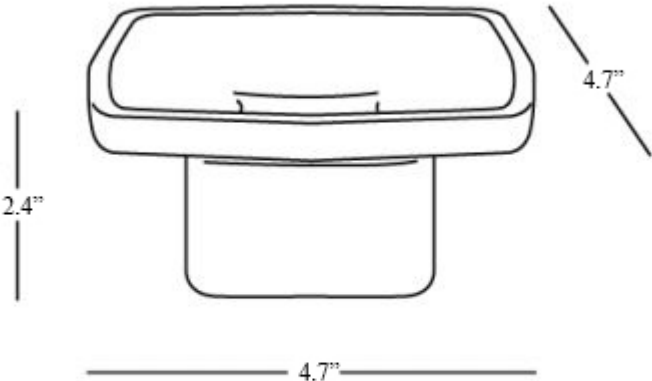

### Finishes:

Polished Chrome\Frosted Glass

\* WS Bath Collections reserves the right to revise dimensions or information on this sheet without notice

**Collection**  
Lea

**Model |**  
Lea A1911Z

Dimensions Metric

*1 inch = 2.54 cm*

*1 inch = 25.4 mm*

**WS**<sup>®</sup>  
**BATH**  
**COLLECTIONS**

1051 Lea Drive - Collegeville, PA 19426  
Tel. 215 513 9400 - Fax 610 831 0215

[www.ws bathcollections.com](http://www.ws bathcollections.com) - [info@ws bathcollections.com](mailto:info@ws bathcollections.com)

Lea A1911Z

\* WS Bath Collections reserves the right to revise dimensions or information on this sheet without notice

<p><b>Collection  </b> Lea</p>	<p><b>Model  </b> Lea A1911Z</p>	<p>Dimensions Metric <i>1 inch = 2.54 cm</i> <i>1 inch = 25.4 mm</i></p>	<p> 1051 Lea Drive - Collegeville, PA 19426 Tel. 215 513 9400 - Fax 610 831 0215 <a href="http://www.ws bathcollections.com">www.ws bathcollections.com</a> - <a href="mailto:info@ws bathcollections.com">info@ws bathcollections.com</a></p>
------------------------------------	--------------------------------------	--	---