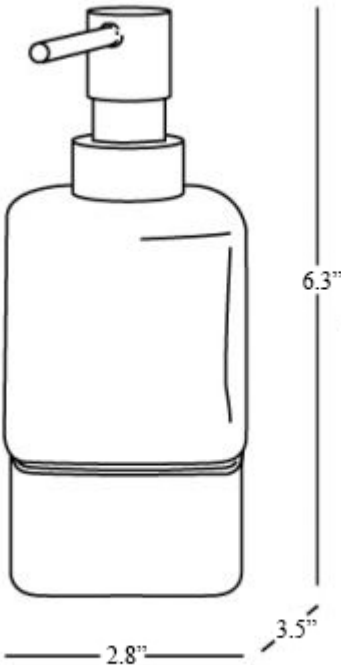

SKU# | Option:

- Lea A1912Z | Polished Chrome, Frosted Glass

Finishes:

Polished Chrome\Frosted Glass

* WS Bath Collections reserves the right to revise dimensions or information on this sheet without notice

Collection Lea	Model Lea A1912Z	Dimensions Metric <i>1 inch = 2.54 cm</i> <i>1 inch = 25.4 mm</i>	 1051 Lea Drive - Collegeville, PA 19426 Tel. 215 513 9400 - Fax 610 831 0215 www.ws bathcollections.com - info@ws bathcollections.com
--------------------------	------------------------------	--	---

Lea A1912Z

* WS Bath Collections reserves the right to revise dimensions or information on this sheet without notice

<p>Collection Lea</p>	<p>Model Lea A1912Z</p>	<p>Dimensions Metric <i>1 inch = 2.54 cm</i> <i>1 inch = 25.4 mm</i></p>	<p> 1051 Lea Drive - Collegeville, PA 19426 Tel. 215 513 9400 - Fax 610 831 0215 www.ws bathcollections.com - info@ws bathcollections.com</p>
------------------------------------	--------------------------------------	--	---