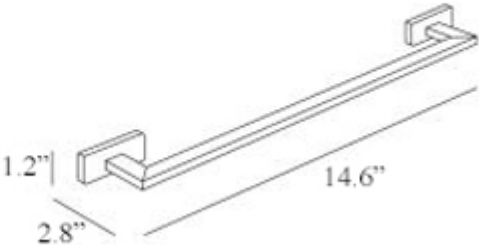

Product Specs Sheets

Cover Page

Lea A1918A

Features

- Towel Bar
- Polished Chrome Finish
- Solid Brass Base
- Premium Metal Construction for Durability and Reliability
- Screw installation or Easy Glue (Self-Adhesive) Installation (No Drilling Required)
- Installation Hardware Included
- Designer Collection
- Made in Italy

SKU# | Option:

- Lea A1918A | Polished Chrome

Finishes:

 Polished Chrome

* WS Bath Collections reserves the right to revise dimensions or information on this sheet without notice

Collection Lea	Model Lea A1918A	Dimensions Metric <i>1 inch = 2.54 cm</i> <i>1 inch = 25.4 mm</i>	 1051 Lea Drive - Collegeville, PA 19426 Tel. 215 513 9400 - Fax 610 831 0215 www.ws bathcollections.com - info@ws bathcollections.com
----------------------------	------------------------------	---	---

Lea A1918A

A1918A
Towel Bar
Center Distance: 11.8 in.

* WS Bath Collections reserves the right to revise dimensions or information on this sheet without notice

Collection Lea	Model Lea A1918A	Dimensions Metric <i>1 inch = 2.54 cm</i> <i>1 inch = 25.4 mm</i>	 1051 Lea Drive - Collegeville, PA 19426 Tel. 215 513 9400 - Fax 610 831 0215 www.ws bathcollections.com - info@ws bathcollections.com
----------------------------	------------------------------	--	---