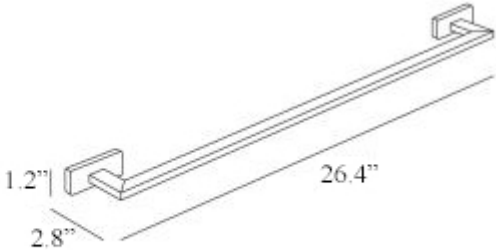

Product Specs Sheets

Cover Page

Lea A1918C

Features

- Towel Bar
- Polished Chrome Finish
- Solid Brass Base
- Premium Metal Construction for Durability and Reliability
- Screw installation or Easy Glue (Self-Adhesive) Installation (No Drilling Required)
- Installation Hardware Included
- Designer Collection
- Made in Italy

Dimensions Metric

1 inch = 2.54 cm

1 inch = 25.4 mm

1051 Lea Drive - Collegeville, PA 19426
Tel. 215 513 9400 - Fax 610 831 0215

www.ws bathcollections.com - info@ws bathcollections.com

Lea A1918C

A1918C
Towel Bar
Center Distance: 23.6 in.

* WS Bath Collections reserves the right to revise dimensions or information on this sheet without notice

<p>Collection Lea</p>	<p>Model Lea A1918C</p>	<p>Dimensions Metric <i>1 inch = 2.54 cm</i> <i>1 inch = 25.4 mm</i></p>	<p> 1051 Lea Drive - Collegeville, PA 19426 Tel. 215 513 9400 - Fax 610 831 0215 www.ws bathcollections.com - info@ws bathcollections.com</p>
------------------------------------	--------------------------------------	--	---