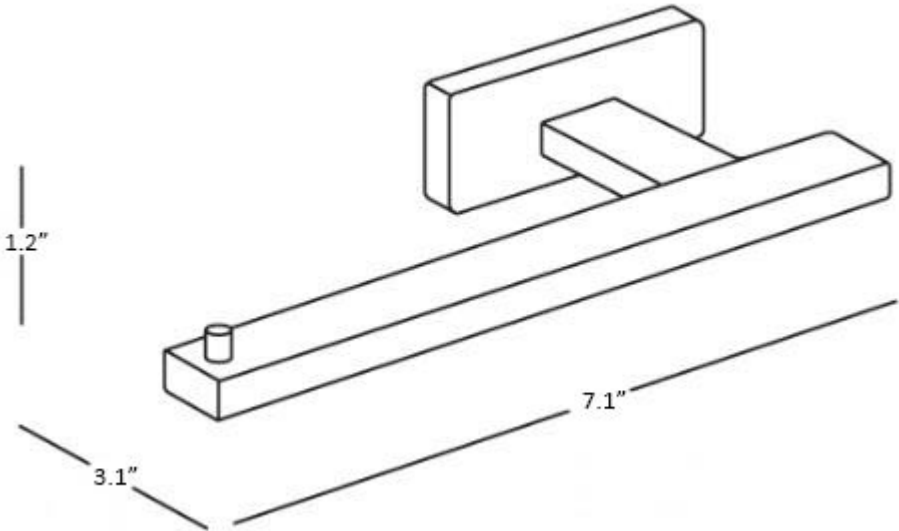

## Finishes:

 Polished Chrome

\* WS Bath Collections reserves the right to revise dimensions or information on this sheet without notice

**Collection |**  
Lea

**Model |**  
Lea A1925A

Dimensions Metric

*1 inch = 2.54 cm*

\* WS Bath Collections reserves the right to revise dimensions or information on this sheet without notice

<p><b>Collection  </b> Lea</p>	<p><b>Model  </b> Lea A1925A</p>	<p>Dimensions Metric <i>1 inch = 2.54 cm</i> <i>1 inch = 25.4 mm</i></p>	<p> 1051 Lea Drive - Collegeville, PA 19426 Tel. 215 513 9400 - Fax 610 831 0215 <a href="http://www.ws bathcollections.com">www.ws bathcollections.com</a> - <a href="mailto:info@ws bathcollections.com">info@ws bathcollections.com</a></p>
------------------------------------	--------------------------------------	--	---