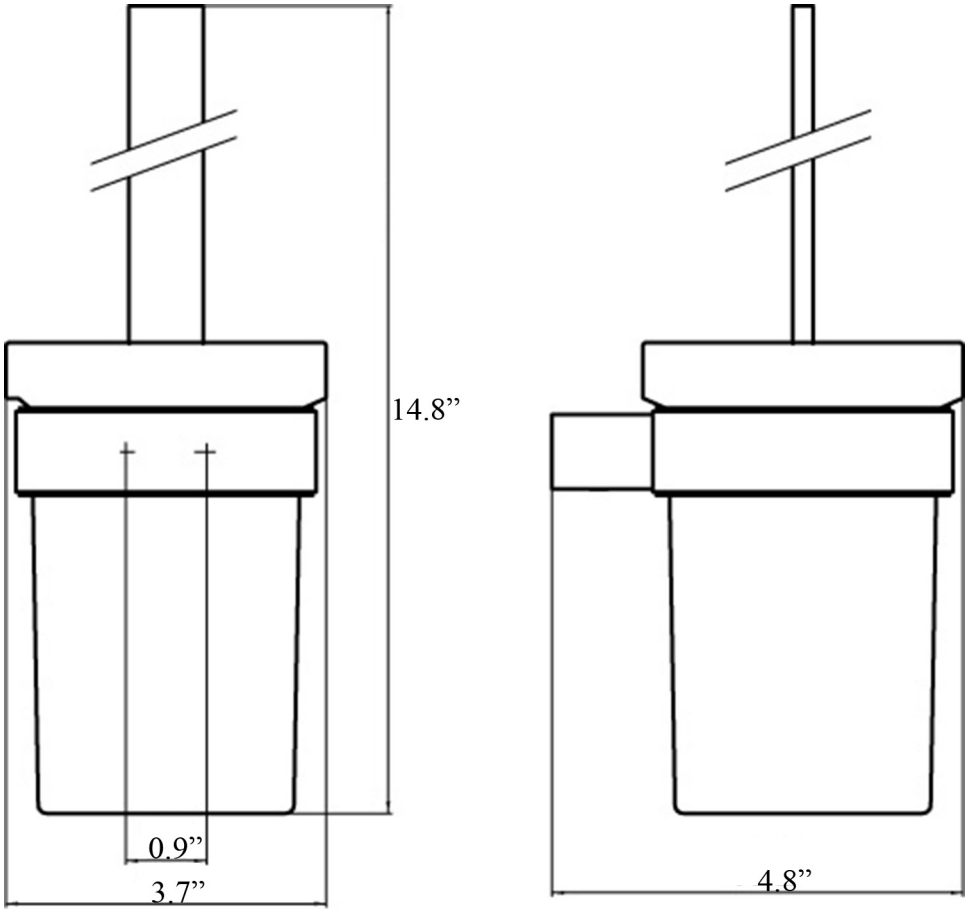

Collection |
Loft

Model |
Loft 0515.001.00

Dimensions Metric

1 inch = 2.54 cm

1 inch = 25.4 mm

WS[®]
BATH
COLLECTIONS

1051 Lea Drive - Collegeville, PA 19426
Tel. 215 513 9400 - Fax 610 831 0215

www.ws bathcollections.com - info@ws bathcollections.com

Loft 0515.001.00

* WS Bath Collections reserves the right to revise dimensions or information on this sheet without notice

Collection Loft	Model Loft 0515.001.00	Dimensions Metric <i>1 inch = 2.54 cm</i> <i>1 inch = 25.4 mm</i>	 1051 Lea Drive - Collegeville, PA 19426 Tel. 215 513 9400 - Fax 610 831 0215 www.ws bathcollections.com - info@ws bathcollections.com
-----------------------------	------------------------------------	---	---