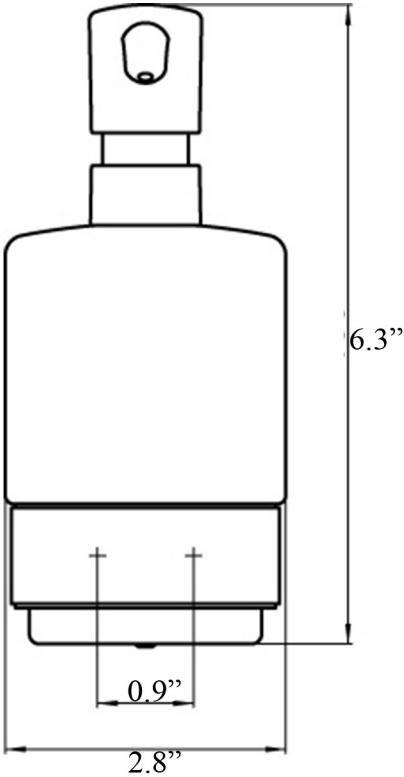

Product Specs Sheets

Cover Page

Loft 0521.001.01

Features

- Single Holder with Soap Dispenser
- Polished Chrome Finish
- Soap Dispenser in Frosted Glass
- Solid Brass Base
- Premium Metal Construction for Durability and Reliability
- Installation Hardware Included
- Designer Collection

SKU# | Option:

- Loft 0521.001.01 | Polished Chrome, Frosted Glass

Finishes:

Polished Chrome\Frosted

* WS Bath Collections reserves the right to revise dimensions or information on this sheet without notice

Collection Loft	Model Loft 0521.001.01	Dimensions Metric <i>1 inch = 2.54 cm</i> <i>1 inch = 25.4 mm</i>	 1051 Lea Drive - Collegeville, PA 19426 Tel. 215 513 9400 - Fax 610 831 0215 www.ws bathcollections.com - info@ws bathcollections.com
-----------------------------	------------------------------------	---	---

Loft 0521.001.01

* WS Bath Collections reserves the right to revise dimensions or information on this sheet without notice

Collection |
Loft

Model |
Loft 0521.001.01

Dimensions Metric
1 inch = 2.54 cm
1 inch = 25.4 mm