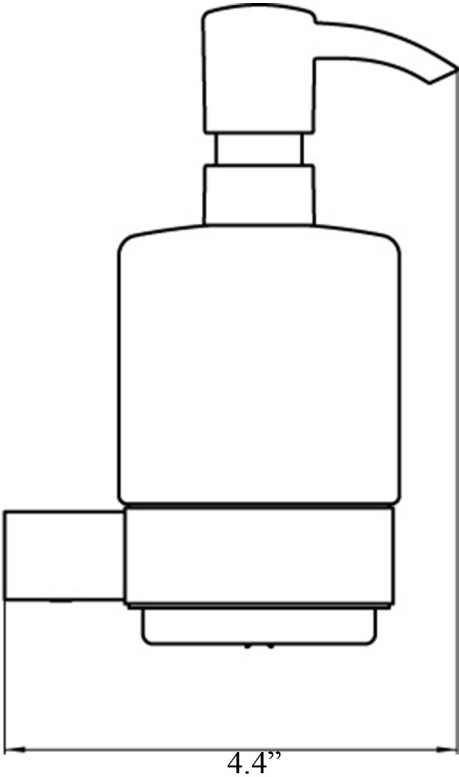

Product Specs Sheets

Cover Page

Loft 0521.001.01

Features

- Single Holder with Soap Dispenser
- Polished Chrome Finish
- Soap Dispenser in Frosted Glass
- Solid Brass Base
- Premium Metal Construction for Durability and Reliability
- Installation Hardware Included
- Designer Collection

SKU# | Option:

- Loft 0521.001.01 | Polished Chrome, Frosted Glass

Finishes:

Polished Chrome\Frosted

* WS Bath Collections reserves the right to revise dimensions or information on this sheet without notice

Collection Loft	Model Loft 0521.001.01	Dimensions Metric <i>1 inch = 2.54 cm</i> <i>1 inch = 25.4 mm</i>	 1051 Lea Drive - Collegeville, PA 19426 Tel. 215 513 9400 - Fax 610 831 0215 www.ws bathcollections.com - info@ws bathcollections.com
-----------------------------	------------------------------------	---	---

Loft 0521.001.01

* WS Bath Collections reserves the right to revise dimensions or information on this sheet without notice

Collection |
Loft

Model |
Loft 0521.001.01

Dimensions Metric
1 inch = 2.54 cm
1 inch = 25.4 mm