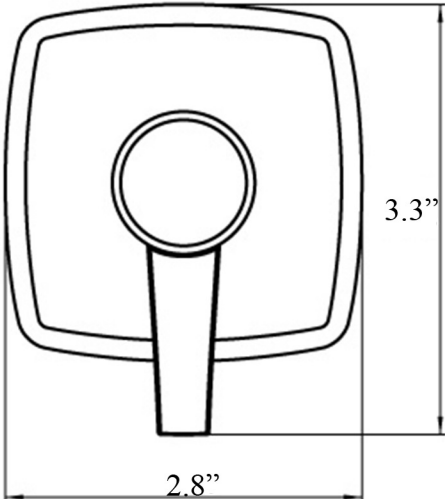

## Finishes:

Polished Chrome\Frosted

\* WS Bath Collections reserves the right to revise dimensions or information on this sheet without notice

Collection |  
Loft

Model |  
Loft 0521.001.02

Dimensions Metric

*1 inch = 2.54 cm*

*1 inch = 25.4 mm*

**WS**<sup>®</sup>  
**BATH**  
**COLLECTIONS**

1051 Lea Drive - Collegeville, PA 19426  
Tel. 215 513 9400 - Fax 610 831 0215

[www.ws bathcollections.com](http://www.ws bathcollections.com) - [info@ws bathcollections.com](mailto:info@ws bathcollections.com)

\* WS Bath Collections reserves the right to revise dimensions or information on this sheet without notice

<p><b>Collection  </b> Loft</p>	<p><b>Model  </b> Loft 0521.001.02</p>	<p>Dimensions Metric <i>1 inch = 2.54 cm</i> <i>1 inch = 25.4 mm</i></p>	<p> 1051 Lea Drive - Collegeville, PA 19426 Tel. 215 513 9400 - Fax 610 831 0215 <a href="http://www.ws bathcollections.com">www.ws bathcollections.com</a> - <a href="mailto:info@ws bathcollections.com">info@ws bathcollections.com</a></p>
-------------------------------------	--	--	---