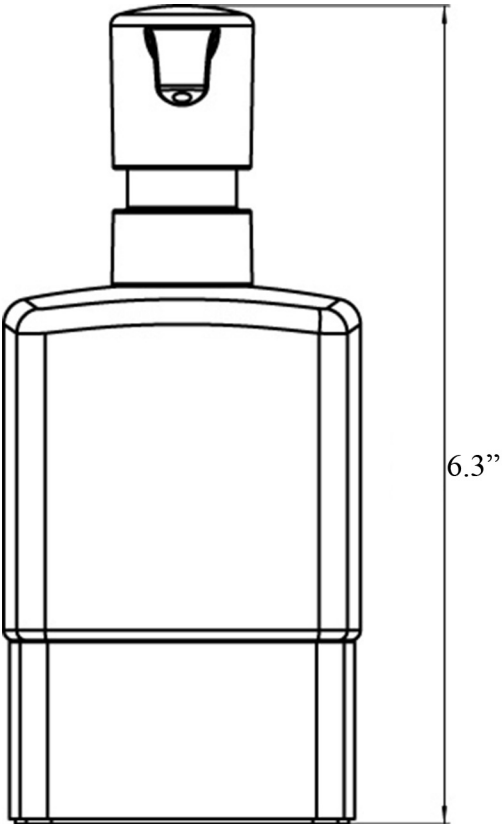

## Finishes:

Polished Chrome\Frosted

\* WS Bath Collections reserves the right to revise dimensions or information on this sheet without notice

Collection |  
Loft

Model |  
Loft 0521.001.02

Dimensions Metric

*1 inch = 2.54 cm*

*1 inch = 25.4 mm*

**WS**<sup>®</sup>  
**BATH**  
**COLLECTIONS**

1051 Lea Drive - Collegeville, PA 19426  
Tel. 215 513 9400 - Fax 610 831 0215

[www.ws bathcollections.com](http://www.ws bathcollections.com) - [info@ws bathcollections.com](mailto:info@ws bathcollections.com)

\* WS Bath Collections reserves the right to revise dimensions or information on this sheet without notice

<p><b>Collection  </b> Loft</p>	<p><b>Model  </b> Loft 0521.001.02</p>	<p>Dimensions Metric <i>1 inch = 2.54 cm</i> <i>1 inch = 25.4 mm</i></p>	<p> 1051 Lea Drive - Collegeville, PA 19426 Tel. 215 513 9400 - Fax 610 831 0215 <a href="http://www.ws bathcollections.com">www.ws bathcollections.com</a> - <a href="mailto:info@ws bathcollections.com">info@ws bathcollections.com</a></p>
-------------------------------------	--	--	---