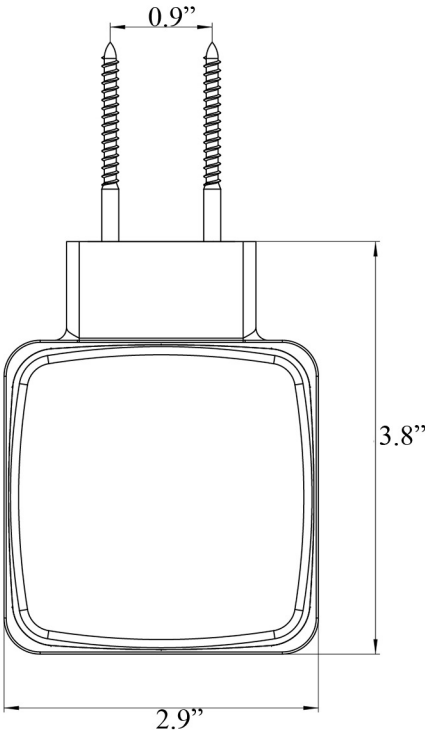

## Features

- Single Holder with Soap Dispenser
- Polished Chrome Finish
- Soap Dispenser in White Glass
- Solid Brass Base
- Premium Metal Construction for Durability and Reliability
- Installation Hardware Included
- Volume: 155 ml
- Designer Collection

## Finishes:

 Polished Chrome\White

\* WS Bath Collections reserves the right to revise dimensions or information on this sheet without notice

<b>Collection  </b> Loft	<b>Model  </b> Loft 0521.001.03	Dimensions Metric <i>1 inch = 2.54 cm</i> <i>1 inch = 25.4 mm</i>	 1051 Lea Drive - Collegeville, PA 19426 Tel. 215 513 9400 - Fax 610 831 0215 <a href="http://www.ws bathcollections.com">www.ws bathcollections.com</a> - <a href="mailto:info@ws bathcollections.com">info@ws bathcollections.com</a>
-----------------------------	------------------------------------	---	---

Loft 0521.001.03

\* WS Bath Collections reserves the right to revise dimensions or information on this sheet without notice

<p><b>Collection  </b> Loft</p>	<p><b>Model  </b> Loft 0521.001.03</p>	<p>Dimensions Metric <i>1 inch = 2.54 cm</i> <i>1 inch = 25.4 mm</i></p>	<p> 1051 Lea Drive - Collegeville, PA 19426 Tel. 215 513 9400 - Fax 610 831 0215 <a href="http://www.ws bathcollections.com">www.ws bathcollections.com</a> - <a href="mailto:info@ws bathcollections.com">info@ws bathcollections.com</a></p>
-------------------------------------	--	--	---