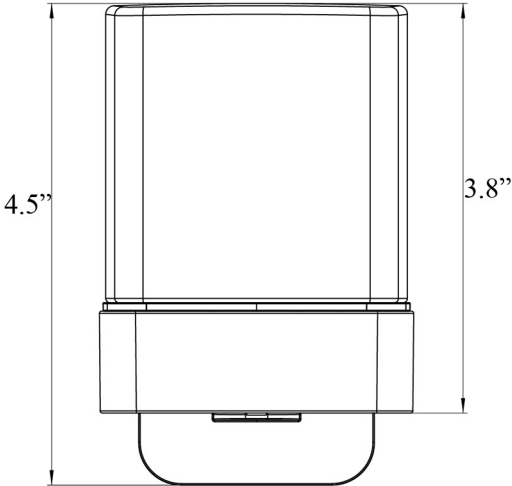

## Features

- Single Holder with Soap Dispenser
- Polished Chrome Finish
- Soap Dispenser in White Glass
- Solid Brass Base
- Premium Metal Construction for Durability and Reliability
- Installation Hardware Included
- Volume: 155 ml
- Designer Collection

## Finishes:

 Polished Chrome\White

\* WS Bath Collections reserves the right to revise dimensions or information on this sheet without notice

<b>Collection  </b> Loft	<b>Model  </b> Loft 0521.001.03	Dimensions Metric <i>1 inch = 2.54 cm</i> <i>1 inch = 25.4 mm</i>	 1051 Lea Drive - Collegeville, PA 19426 Tel. 215 513 9400 - Fax 610 831 0215 <a href="http://www.ws bathcollections.com">www.ws bathcollections.com</a> - <a href="mailto:info@ws bathcollections.com">info@ws bathcollections.com</a>
-----------------------------	------------------------------------	---	---

Loft 0521.001.03

\* WS Bath Collections reserves the right to revise dimensions or information on this sheet without notice

<p><b>Collection  </b> Loft</p>	<p><b>Model  </b> Loft 0521.001.03</p>	<p>Dimensions Metric <i>1 inch = 2.54 cm</i> <i>1 inch = 25.4 mm</i></p>	<p> 1051 Lea Drive - Collegeville, PA 19426 Tel. 215 513 9400 - Fax 610 831 0215 <a href="http://www.ws bathcollections.com">www.ws bathcollections.com</a> - <a href="mailto:info@ws bathcollections.com">info@ws bathcollections.com</a></p>
-------------------------------------	--	--	---