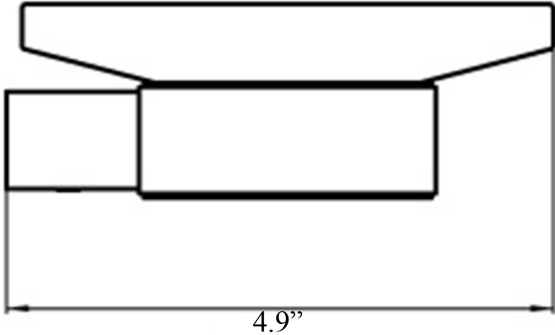

Product Specs Sheets

Cover Page

Loft 0530.001.00

Features

- Single Holder with Soap Dish
- Polished Chrome Finish
- Soap Dish in Frosted Glass
- Solid Brass Base
- Premium Metal Construction for Durability and Reliability
- Installation Hardware Included
- Designer Collection

Collection |
Loft

Model |
Loft 0530.001.00

Dimensions Metric

1 inch = 2.54 cm

1 inch = 25.4 mm

WS[®]
BATH
COLLECTIONS

1051 Lea Drive - Collegeville, PA 19426
Tel. 215 513 9400 - Fax 610 831 0215

www.ws bathcollections.com - info@ws bathcollections.com

Loft 0530.001.00

* WS Bath Collections reserves the right to revise dimensions or information on this sheet without notice

<p>Collection Loft</p>	<p>Model Loft 0530.001.00</p>	<p>Dimensions Metric <i>1 inch = 2.54 cm</i> <i>1 inch = 25.4 mm</i></p>	<p> 1051 Lea Drive - Collegeville, PA 19426 Tel. 215 513 9400 - Fax 610 831 0215 www.ws bathcollections.com - info@ws bathcollections.com</p>
-------------------------------------	--	--	---