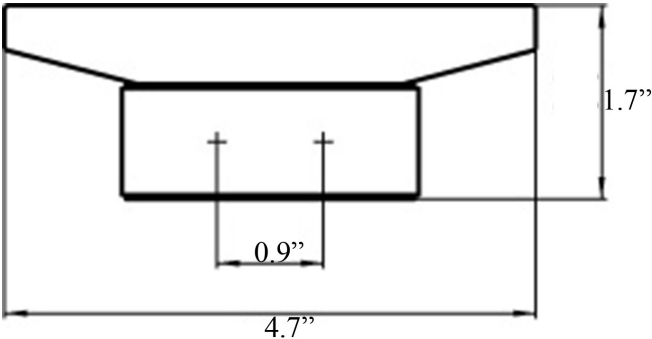

Collection |
Loft

Model |
Loft 0530.001.00

Dimensions Metric

1 inch = 2.54 cm

1 inch = 25.4 mm

WS[®]
BATH
COLLECTIONS

1051 Lea Drive - Collegeville, PA 19426
Tel. 215 513 9400 - Fax 610 831 0215

www.ws bathcollections.com - info@ws bathcollections.com

Loft 0530.001.00

* WS Bath Collections reserves the right to revise dimensions or information on this sheet without notice

<p>Collection Loft</p>	<p>Model Loft 0530.001.00</p>	<p>Dimensions Metric <i>1 inch = 2.54 cm</i> <i>1 inch = 25.4 mm</i></p>	<p> 1051 Lea Drive - Collegeville, PA 19426 Tel. 215 513 9400 - Fax 610 831 0215 www.ws bathcollections.com - info@ws bathcollections.com</p>
-------------------------------------	--	--	---