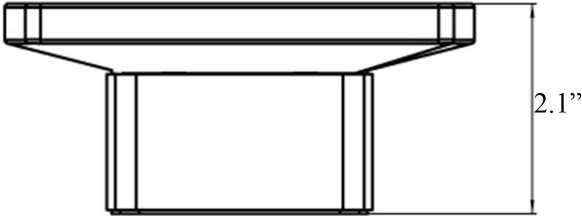

1 inch = 2.54 cm

1 inch = 25.4 mm

WS<sup>®</sup>  
BATH  
COLLECTIONS

1051 Lea Drive - Collegeville, PA 19426  
Tel. 215 513 9400 - Fax 610 831 0215

[www.ws bathcollections.com](http://www.ws bathcollections.com) - [info@ws bathcollections.com](mailto:info@ws bathcollections.com)

Loft 0530.001.01

\* WS Bath Collections reserves the right to revise dimensions or information on this sheet without notice

<p><b>Collection  </b> Loft</p>	<p><b>Model  </b> Loft 0530.001.01</p>	<p>Dimensions Metric <i>1 inch = 2.54 cm</i> <i>1 inch = 25.4 mm</i></p>	<p> 1051 Lea Drive - Collegeville, PA 19426 Tel. 215 513 9400 - Fax 610 831 0215 <a href="http://www.ws bathcollections.com">www.ws bathcollections.com</a> - <a href="mailto:info@ws bathcollections.com">info@ws bathcollections.com</a></p>
-------------------------------------	--	--	---