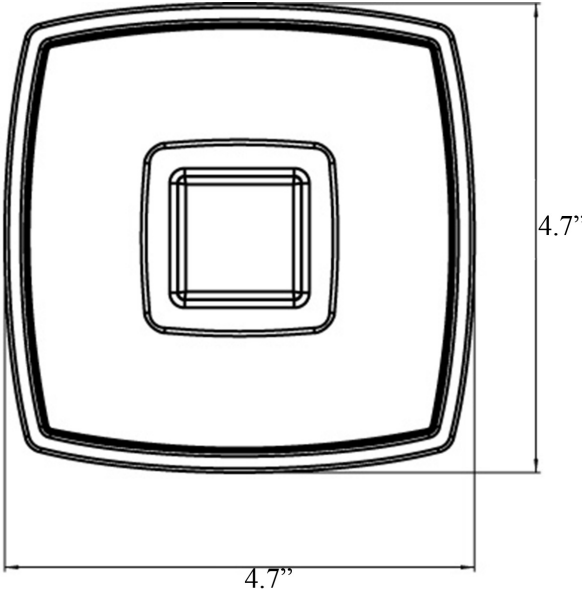

## Finishes:

Polished Chrome\Frosted

\* WS Bath Collections reserves the right to revise dimensions or information on this sheet without notice

Collection |  
Loft

Model |  
Loft 0530.001.01

Dimensions Metric

1 inch = 2.54 cm

1 inch = 25.4 mm

WS<sup>®</sup>  
BATH  
COLLECTIONS

1051 Lea Drive - Collegeville, PA 19426  
Tel. 215 513 9400 - Fax 610 831 0215

[www.ws bathcollections.com](http://www.ws bathcollections.com) - [info@ws bathcollections.com](mailto:info@ws bathcollections.com)

Loft 0530.001.01

\* WS Bath Collections reserves the right to revise dimensions or information on this sheet without notice

<p><b>Collection  </b> Loft</p>	<p><b>Model  </b> Loft 0530.001.01</p>	<p>Dimensions Metric <i>1 inch = 2.54 cm</i> <i>1 inch = 25.4 mm</i></p>	<p> 1051 Lea Drive - Collegeville, PA 19426 Tel. 215 513 9400 - Fax 610 831 0215 <a href="http://www.ws bathcollections.com">www.ws bathcollections.com</a> - <a href="mailto:info@ws bathcollections.com">info@ws bathcollections.com</a></p>
-------------------------------------	--	--	---