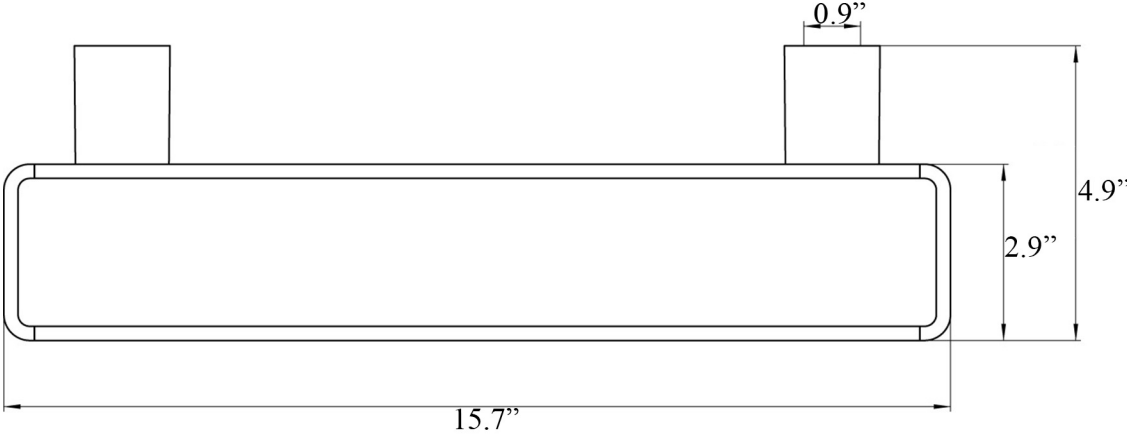

Product Specs Sheets

Cover Page

Loft 0550.001.40

Features

- Vertical Towel Bar
- Polished Chrome Finish
- Solid Brass Base
- Premium Metal Construction for Durability and Reliability
- Installation Hardware Included
- Designer Collection

SKU# | Option:

- Loft 0550.001.40 | Polished Chrome

Finishes:

 Polished Chrome

* WS Bath Collections reserves the right to revise dimensions or information on this sheet without notice

Collection Loft	Model Loft 0550.001.40	Dimensions Metric <i>1 inch = 2.54 cm</i> <i>1 inch = 25.4 mm</i>	 1051 Lea Drive - Collegeville, PA 19426 Tel. 215 513 9400 - Fax 610 831 0215 www.ws bathcollections.com - info@ws bathcollections.com
-----------------------------	------------------------------------	---	---

Loft 0550.001.40

* WS Bath Collections reserves the right to revise dimensions or information on this sheet without notice

Collection Loft	Model Loft 0550.001.40	Dimensions Metric <i>1 inch = 2.54 cm</i> <i>1 inch = 25.4 mm</i>	 1051 Lea Drive - Collegeville, PA 19426 Tel. 215 513 9400 - Fax 610 831 0215 www.ws bathcollections.com - info@ws bathcollections.com
-----------------------------	------------------------------------	---	---