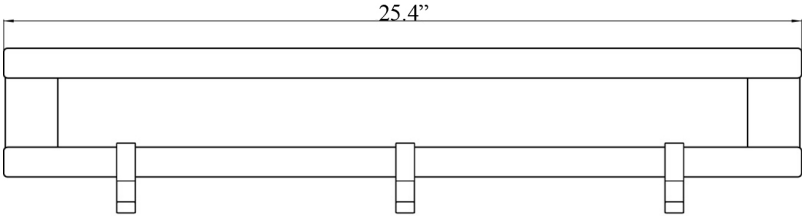

Product Specs Sheets

Cover Page

Loft 0568.001.60

Features

- Towel Rack
- With Three White Detachable Hooks
- Polished Chrome Finish
- Solid Brass Base
- Premium Metal Construction for Durability and Reliability
- Installation Hardware Included
- Designer Collection

SKU# | Option:

- Loft 0568.001.60 | Polished Chrome

Finishes:

 Polished Chrome

* WS Bath Collections reserves the right to revise dimensions or information on this sheet without notice

Collection Loft	Model Loft 0568.001.60	Dimensions Metric <i>1 inch = 2.54 cm</i> <i>1 inch = 25.4 mm</i>	 1051 Lea Drive - Collegeville, PA 19426 Tel. 215 513 9400 - Fax 610 831 0215 www.ws bathcollections.com - info@ws bathcollections.com
-----------------------------	------------------------------------	---	---

Loft 0568.001.60

* WS Bath Collections reserves the right to revise dimensions or information on this sheet without notice

Collection |
Loft

Model |
Loft 0568.001.60

Dimensions Metric
1 inch = 2.54 cm
1 inch = 25.4 mm