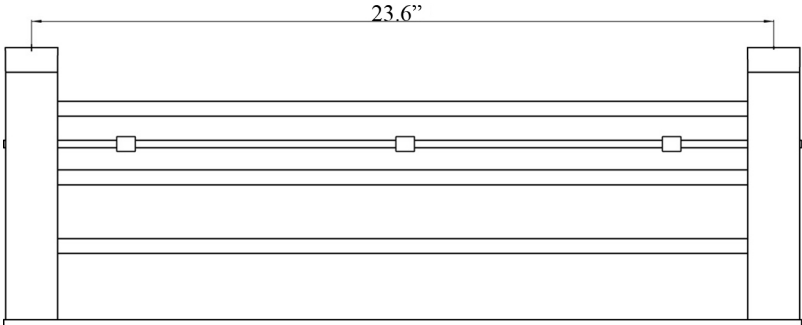

Product Specs Sheets

Cover Page

Loft 0568.001.60

Features

- Towel Rack
- With Three White Detachable Hooks
- Polished Chrome Finish
- Solid Brass Base
- Premium Metal Construction for Durability and Reliability
- Installation Hardware Included
- Designer Collection

SKU# | Option:

- Loft 0568.001.60 | Polished Chrome

Finishes:

 Polished Chrome

* WS Bath Collections reserves the right to revise dimensions or information on this sheet without notice

Collection Loft	Model Loft 0568.001.60	Dimensions Metric <i>1 inch = 2.54 cm</i> <i>1 inch = 25.4 mm</i>	 1051 Lea Drive - Collegeville, PA 19426 Tel. 215 513 9400 - Fax 610 831 0215 www.ws bathcollections.com - info@ws bathcollections.com
-----------------------------	------------------------------------	---	---

Loft 0568.001.60

* WS Bath Collections reserves the right to revise dimensions or information on this sheet without notice

Collection |
Loft

Model |
Loft 0568.001.60

Dimensions Metric
1 inch = 2.54 cm
1 inch = 25.4 mm