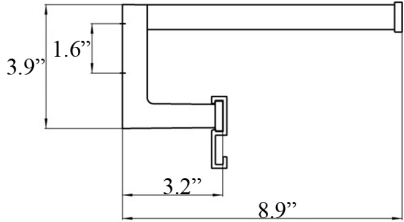

SKU# | Option:

- Loft 0568.001.60 | Polished Chrome

Finishes:

 Polished Chrome

* WS Bath Collections reserves the right to revise dimensions or information on this sheet without notice

Collection Loft	Model Loft 0568.001.60	Dimensions Metric <i>1 inch = 2.54 cm</i> <i>1 inch = 25.4 mm</i>	 1051 Lea Drive - Collegeville, PA 19426 Tel. 215 513 9400 - Fax 610 831 0215 www.ws bathcollections.com - info@ws bathcollections.com
-----------------------------	------------------------------------	---	---

Loft 0568.001.60

* WS Bath Collections reserves the right to revise dimensions or information on this sheet without notice

Collection |
Loft

Model |
Loft 0568.001.60

Dimensions Metric
1 inch = 2.54 cm
1 inch = 25.4 mm