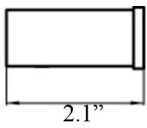

1 inch = 2.54 cm

1 inch = 25.4 mm

 **WS[®]**
BATH
COLLECTIONS

1051 Lea Drive - Collegeville, PA 19426
Tel. 215 513 9400 - Fax 610 831 0215

www.ws bathcollections.com - info@ws bathcollections.com

Loft 0570.30

* WS Bath Collections reserves the right to revise dimensions or information on this sheet without notice

Collection |
Loft

Model |
Loft 0570.30

Dimensions Metric
1 inch = 2.54 cm
1 inch = 25.4 mm

WS[®] BATH COLLECTIONS
1051 Lea Drive - Collegeville, PA 19426
Tel. 215 513 9400 - Fax 610 831 0215
www.ws bathcollections.com - info@ws bathcollections.com