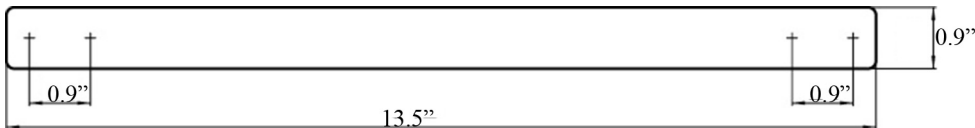

1 inch = 2.54 cm

1 inch = 25.4 mm

 **WS[®]**
BATH
COLLECTIONS

1051 Lea Drive - Collegeville, PA 19426
Tel. 215 513 9400 - Fax 610 831 0215

www.ws bathcollections.com - info@ws bathcollections.com

Loft 0570.30

* WS Bath Collections reserves the right to revise dimensions or information on this sheet without notice

Collection |
Loft

Model |
Loft 0570.30

Dimensions Metric
1 inch = 2.54 cm
1 inch = 25.4 mm

WS[®] BATH COLLECTIONS
1051 Lea Drive - Collegeville, PA 19426
Tel. 215 513 9400 - Fax 610 831 0215
www.ws bathcollections.com - info@ws bathcollections.com