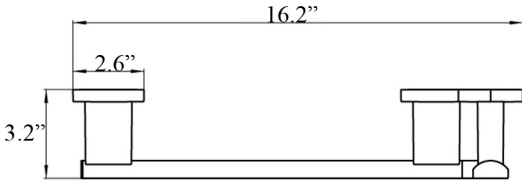

## Finishes:

 Polished Chrome

\* WS Bath Collections reserves the right to revise dimensions or information on this sheet without notice

Collection |  
Loft

Model |  
Loft 0570.001.07

Dimensions Metric

*1 inch = 2.54 cm*

*1 inch = 25.4 mm*

WS<sup>®</sup>  
BATH  
COLLECTIONS

1051 Lea Drive - Collegeville, PA 19426  
Tel. 215 513 9400 - Fax 610 831 0215

[www.ws bathcollections.com](http://www.ws bathcollections.com) - [info@ws bathcollections.com](mailto:info@ws bathcollections.com)

Loft 0570.001.07

\* WS Bath Collections reserves the right to revise dimensions or information on this sheet without notice

<p><b>Collection  </b> Loft</p>	<p><b>Model  </b> Loft 0570.001.07</p>	<p>Dimensions Metric <i>1 inch = 2.54 cm</i> <i>1 inch = 25.4 mm</i></p>	<p> 1051 Lea Drive - Collegeville, PA 19426 Tel. 215 513 9400 - Fax 610 831 0215 <a href="http://www.ws bathcollections.com">www.ws bathcollections.com</a> - <a href="mailto:info@ws bathcollections.com">info@ws bathcollections.com</a></p>
-------------------------------------	--	--	---