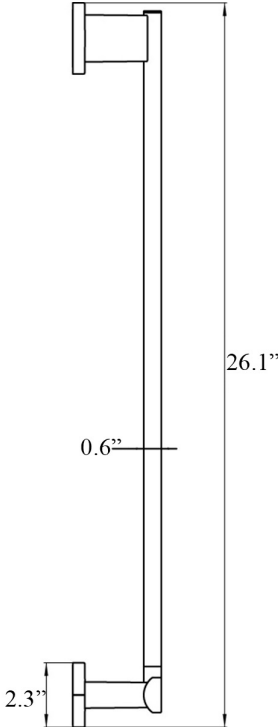

## Finishes:

 Polished Chrome

\* WS Bath Collections reserves the right to revise dimensions or information on this sheet without notice

Collection |  
Loft

Model |  
Loft 0570.001.07

Dimensions Metric

*1 inch = 2.54 cm*

*1 inch = 25.4 mm*

WS<sup>®</sup>  
BATH  
COLLECTIONS

1051 Lea Drive - Collegeville, PA 19426  
Tel. 215 513 9400 - Fax 610 831 0215

[www.ws bathcollections.com](http://www.ws bathcollections.com) - [info@ws bathcollections.com](mailto:info@ws bathcollections.com)

Loft 0570.001.07

\* WS Bath Collections reserves the right to revise dimensions or information on this sheet without notice

<p><b>Collection  </b> Loft</p>	<p><b>Model  </b> Loft 0570.001.07</p>	<p>Dimensions Metric <i>1 inch = 2.54 cm</i> <i>1 inch = 25.4 mm</i></p>	<p> 1051 Lea Drive - Collegeville, PA 19426 Tel. 215 513 9400 - Fax 610 831 0215 <a href="http://www.ws bathcollections.com">www.ws bathcollections.com</a> - <a href="mailto:info@ws bathcollections.com">info@ws bathcollections.com</a></p>
-------------------------------------	--	--	---