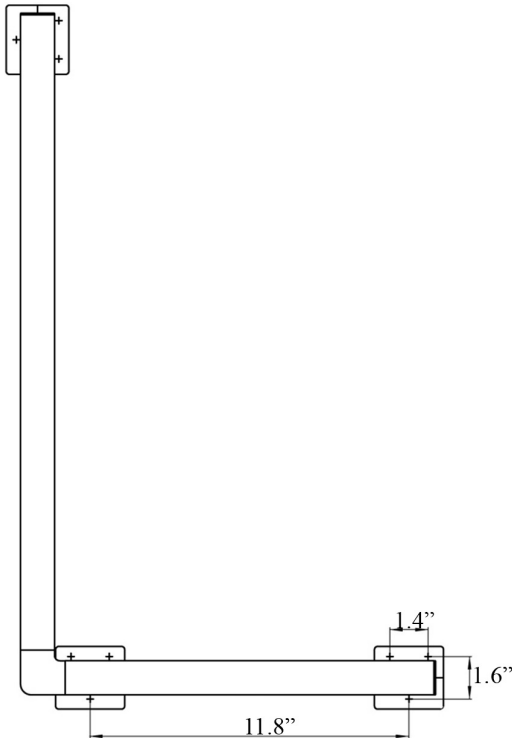

## Finishes:

 Polished Chrome

\* WS Bath Collections reserves the right to revise dimensions or information on this sheet without notice

Collection |  
Loft

Model |  
Loft 0570.001.07

Dimensions Metric

*1 inch = 2.54 cm*

*1 inch = 25.4 mm*

WS<sup>®</sup>  
BATH  
COLLECTIONS

1051 Lea Drive - Collegeville, PA 19426  
Tel. 215 513 9400 - Fax 610 831 0215

[www.ws bathcollections.com](http://www.ws bathcollections.com) - [info@ws bathcollections.com](mailto:info@ws bathcollections.com)

Loft 0570.001.07

\* WS Bath Collections reserves the right to revise dimensions or information on this sheet without notice

<p><b>Collection  </b> Loft</p>	<p><b>Model  </b> Loft 0570.001.07</p>	<p>Dimensions Metric <i>1 inch = 2.54 cm</i> <i>1 inch = 25.4 mm</i></p>	<p> 1051 Lea Drive - Collegeville, PA 19426 Tel. 215 513 9400 - Fax 610 831 0215 <a href="http://www.ws bathcollections.com">www.ws bathcollections.com</a> - <a href="mailto:info@ws bathcollections.com">info@ws bathcollections.com</a></p>
-------------------------------------	--	--	---