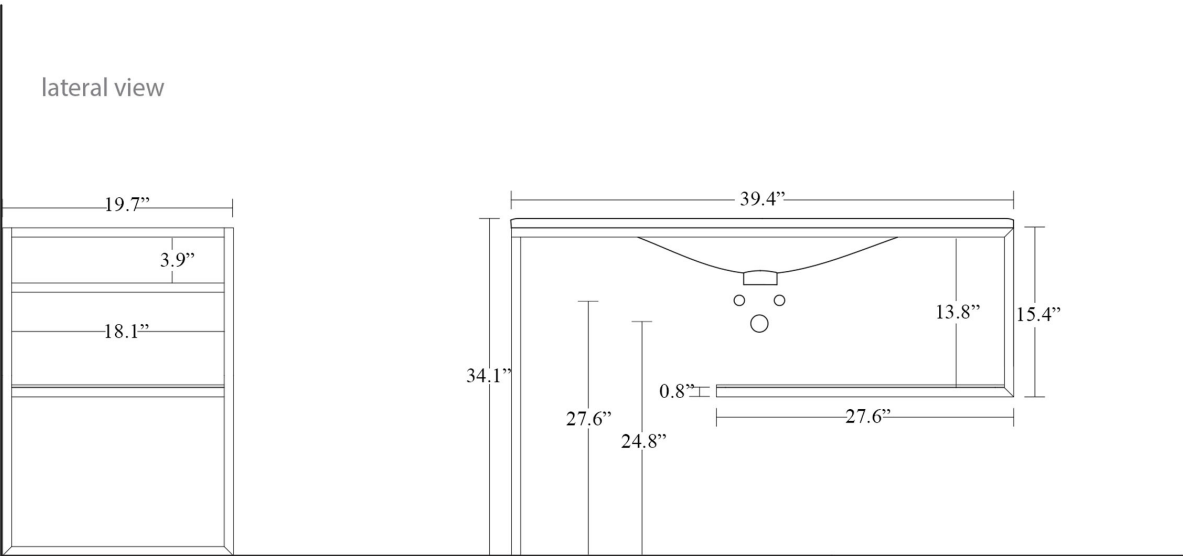

**Model |**  
Louise 5470.01+9333K2

Dimensions Metric  
*1 inch = 2.54 cm*  
*1 inch = 25.4 mm*

**WS**<sup>®</sup>  
BATH  
COLLECTIONS

1051 Lea Drive - Collegeville, PA 19426  
Tel. 215 513 9400 - Fax 610 831 0215  
[www.ws bathcollections.com](http://www.ws bathcollections.com) - [info@ws bathcollections.com](mailto:info@ws bathcollections.com)

**Collection**  
Louise

**Model |**  
Louise 5470.01+9333K2

**Dimensions Metric**  
1 inch = 2.54 cm  
1 inch = 25.4 mm

1051 Lea Drive - Collegeville, PA 19426  
Tel. 215 513 9400 - Fax 610 831 0215  
[www.ws bathcollections.com](http://www.ws bathcollections.com) - [info@ws bathcollections.com](mailto:info@ws bathcollections.com)