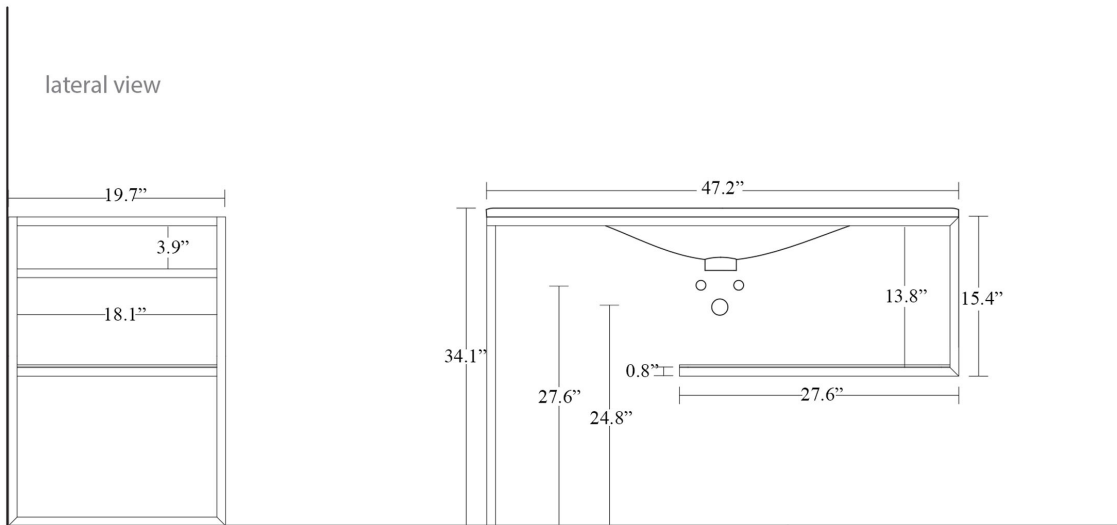

### Finishes:

- Sink: Matte Black
- Console: Matte Black
- Shelf: Matte Black

\* WS Bath Collections reserves the right to revise dimensions or information on this sheet without notice

<b>Collection  </b> Louise	<b>Model  </b> Louise 5480.31+9333K3	<b>Dimensions Metric</b> <i>1 inch = 2.54 cm</i> <i>1 inch = 25.4 mm</i>	 1051 Lea Drive - Collegeville, PA 19426 Tel. 215 513 9400 - Fax 610 831 0215 <a href="http://www.ws bathcollections.com">www.ws bathcollections.com</a> - <a href="mailto:info@ws bathcollections.com">info@ws bathcollections.com</a>
-------------------------------	---	--	---

**Collection**  
Louise

**Model** |  
Louise 5480.31+9333K3

**Dimensions Metric**  
*1 inch = 2.54 cm*  
*1 inch = 25.4 mm*

1051 Lea Drive - Collegeville, PA 19426  
Tel. 215 513 9400 - Fax 610 831 0215  
[www.ws bathcollections.com](http://www.ws bathcollections.com) - [info@ws bathcollections.com](mailto:info@ws bathcollections.com)

### Vessel/ countertop installation

Bolts

Silicone (optional)

Collection  
Louise

Model |  
Louise 5480.31+9333K3

Dimensions Metric  
*1 inch = 2.54 cm*  
*1 inch = 25.4 mm*

**WS**<sup>®</sup>  
BATH  
COLLECTIONS