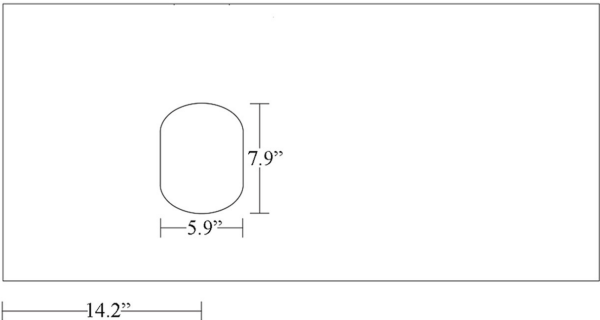

Collection Louise	Model Louise 9332K3	Dimensions Metric 1 inch = 2.54 cm 1 inch = 25.4 mm	 1051 Lea Drive - Collegeville, PA 19426 Tel. 215 513 9400 - Fax 610 831 0215 www.ws bathcollections.com - info@ws bathcollections.com
-------------------------------	---------------------------------	--	---

Collection
Louise

Model |
Louise 9332K3

Dimensions Metric
1 inch = 2.54 cm
1 inch = 25.4 mm

1051 Lea Drive - Collegeville, PA 19426
Tel. 215 513 9400 - Fax 610 831 0215
www.ws bathcollections.com - info@ws bathcollections.com

Seed 55.40
 21.7" L x 15.7" W x 9.4" H

Seed 55.42
 21.7" L x 16.5" W x 5.9" H

From Collection Trace

Trace 40R
 15.7" Dia. x 7.1" H

Trace 38.38
 15.0" L x 15.0" W x 5.9" H

Trace 65.38
 25.6" L x 15.0" W x 5.9" H

From Collection Track

Track 40R
 15.7" Dia. x 5.5" H

Track 38.38
 15.0" L x 15.0" W x 5.5" H

Track 60.38
 23.6" L x 15.0" W x 4.7" H

Track 60.38 Oval
 23.6" L x 15.0" W x 4.7" H

From Collection Vision

Vision 6042
 16.5" L x 10.6" W x 4.3" H