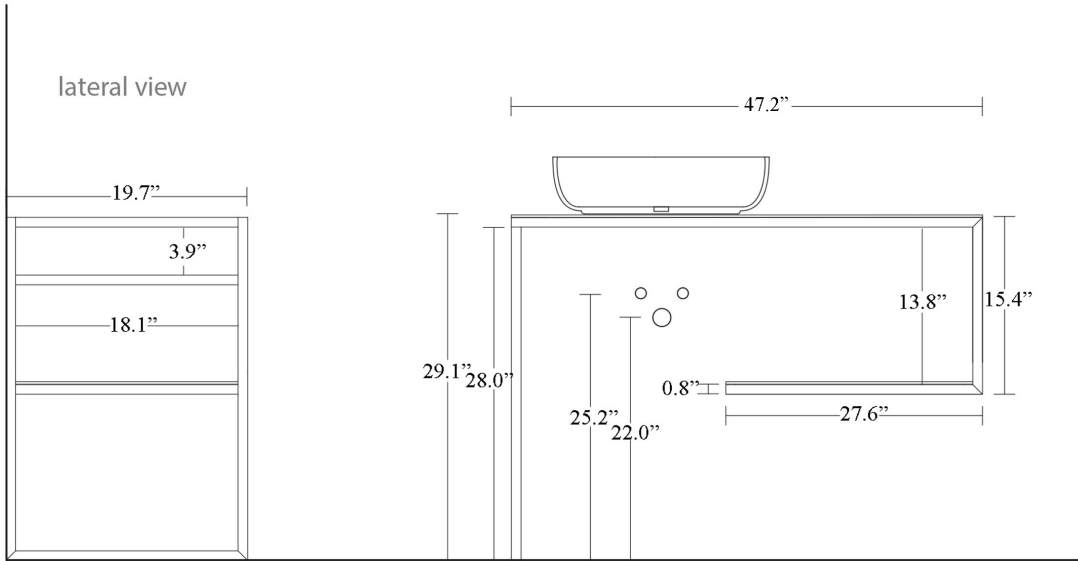

Collection Louise	Model Louise 9332K3	Dimensions Metric 1 inch = 2.54 cm 1 inch = 25.4 mm	 1051 Lea Drive - Collegeville, PA 19426 Tel. 215 513 9400 - Fax 610 831 0215 www.ws bathcollections.com - info@ws bathcollections.com
-------------------------------	---------------------------------	--	---

Collection
Louise

Model |
Louise 9332K3

Dimensions Metric
1 inch = 2.54 cm
1 inch = 25.4 mm

1051 Lea Drive - Collegeville, PA 19426
Tel. 215 513 9400 - Fax 610 831 0215
www.ws bathcollections.com - info@ws bathcollections.com

From Collection Track

Track 40R
 15.7" Dia. x 5.5" H

Track 38.38
 15.0" L x 15.0" W x 5.5" H

Track 60.38
 23.6" L x 15.0" W x 4.7" H

Track 60.38 Oval
 23.6" L x 15.0" W x 4.7" H

From Collection Vision

Vision 6042
 16.5" L x 10.6" W x 4.3" H

Vision 6050
 19.7" L x 14.2" W x 4.3" H

Vision 6260
 23.8" L x 15.9" W x 4.8" H

From Collections Top Counter - Ultra

Top Counter 6540
 25.6" L x 15.7" W x 4.9" H

Ultra UL 060
 23.6" L x 15.7" W x 4.3" H

Ultra UL 145
 17.7" Dia. x 3.5" H