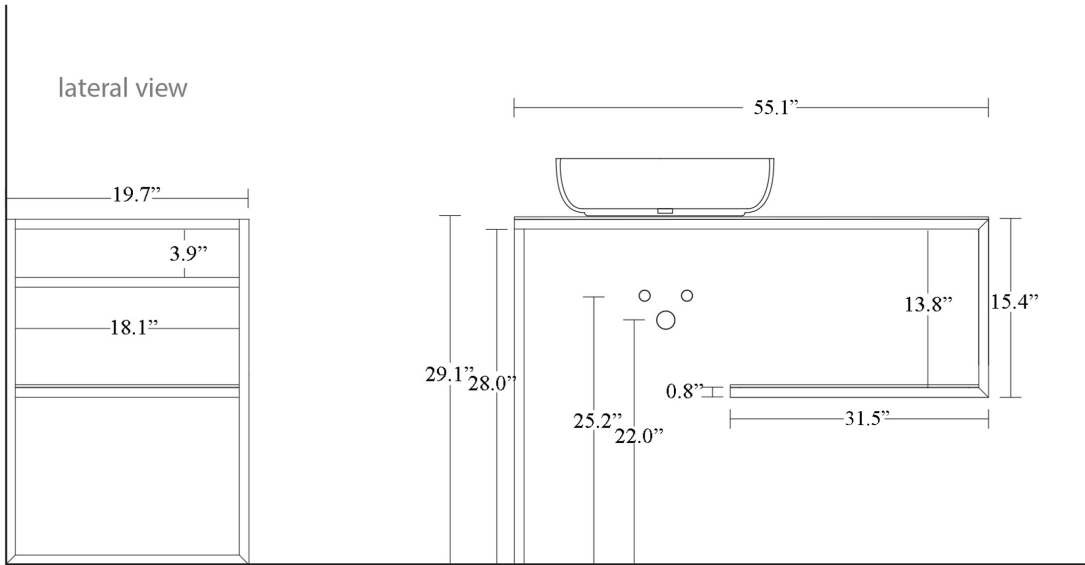

Collection Louise	Model Louise 9332K5	Dimensions Metric 1 inch = 2.54 cm 1 inch = 25.4 mm	 1051 Lea Drive - Collegeville, PA 19426 Tel. 215 513 9400 - Fax 610 831 0215 www.ws bathcollections.com - info@ws bathcollections.com
-------------------------------	---------------------------------	--	---

14.2"

lateral view

Collection
Louise

Model |
Louise 9332K5

Dimensions Metric
1 inch = 2.54 cm
1 inch = 25.4 mm

1051 Lea Drive - Collegeville, PA 19426
Tel. 215 513 9400 - Fax 610 831 0215
www.ws bathcollections.com - info@ws bathcollections.com

From Collection Track

Track 40R
 15.7" Dia. x 5.5" H

Track 38.38
 15.0" L x 15.0" W x 5.5" H

Track 60.38
 23.6" L x 15.0" W x 4.7" H

Track 60.38 Oval
 23.6" L x 15.0" W x 4.7" H

From Collection Vision

Vision 6042
 16.5" L x 10.6" W x 4.3" H

Vision 6050
 19.7" L x 14.2" W x 4.3" H

Vision 6260
 23.8" L x 15.9" W x 4.8" H

From Collections Top Counter - Ultra

Top Counter 6540
 25.6" L x 15.7" W x 4.9" H

Ultra UL 060
 23.6" L x 15.7" W x 4.3" H

Ultra UL 145
 17.7" Dia. x 3.5" H