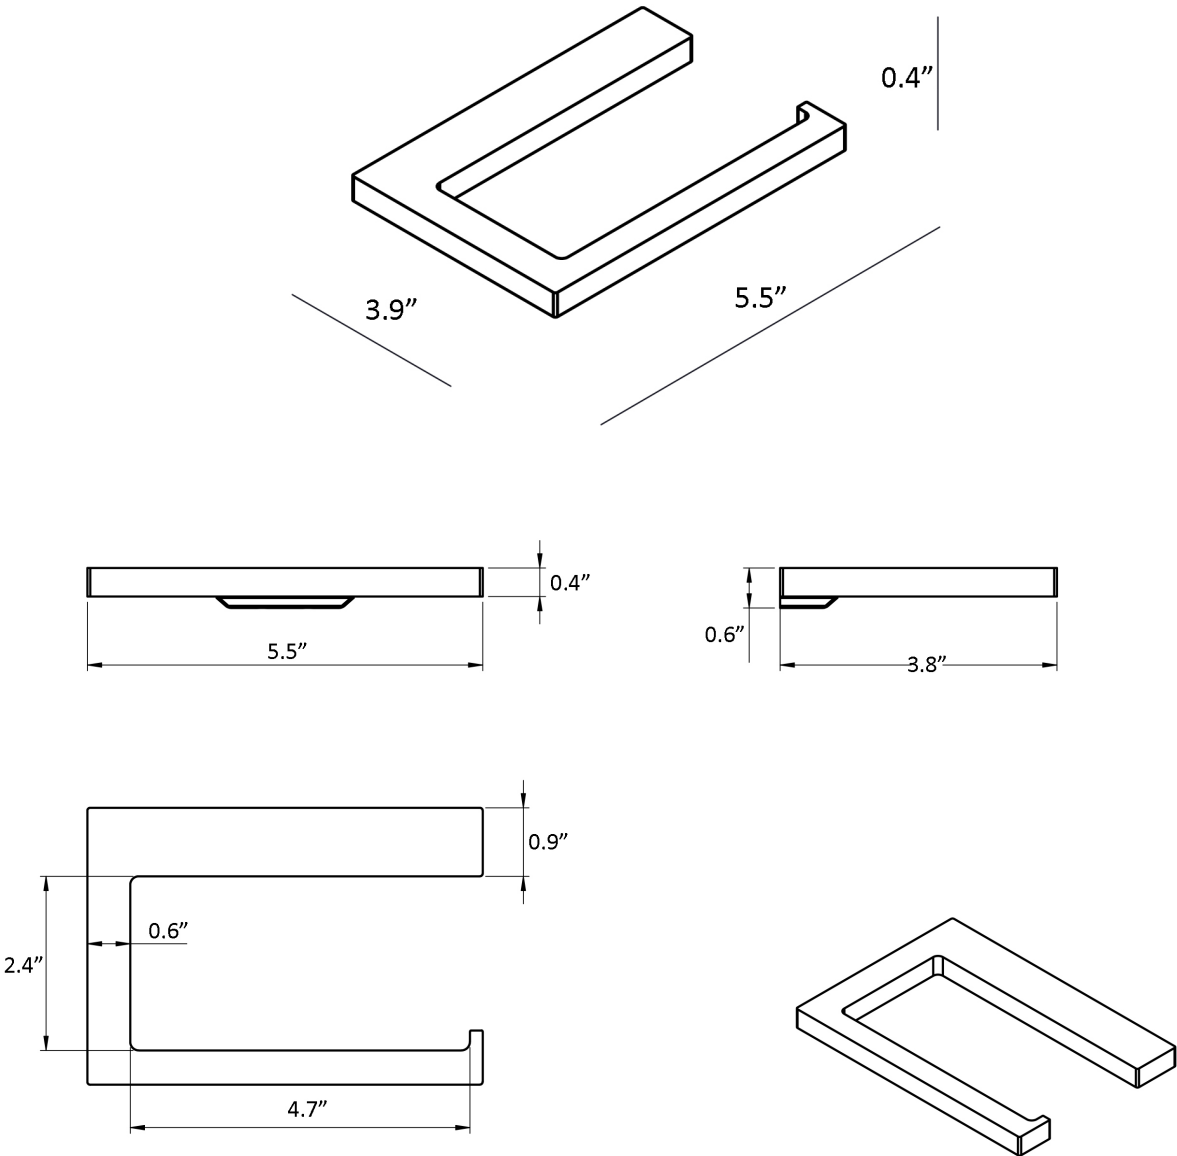

Product Specs Sheets

Cover Page

Luna WSBC 38004

Features

- Toilet Paper Holder
- Polished Chrome Finish
- Solid Brass Base
- Premium Metal Construction for Durability and Reliability
- Installation Hardware Included

SKU# | Option:

- Luna WSBC 38004 | Polished Chrome

Finishes:

 Polished Chrome

* WS Bath Collections reserves the right to revise dimensions or information on this sheet without notice

Collection Luna	Model Luna WSBC 38004	Dimensions Metric <i>1 inch = 2.54 cm</i> <i>1 inch = 25.4 mm</i>	 1051 Lea Drive - Collegeville, PA 19426 Tel. 215 513 9400 - Fax 610 831 0215 www.ws bathcollections.com - info@ws bathcollections.com
-----------------------------	-----------------------------------	---	---

Luna WSBC 38004

* WS Bath Collections reserves the right to revise dimensions or information on this sheet without notice

<p>Collection Luna</p>	<p>Model Luna WSBC 38004</p>	<p>Dimensions Metric 1 inch = 2.54 cm 1 inch = 25.4 mm</p>	<p>WS[®] BATH COLLECTIONS 1051 Lea Drive - Collegeville, PA 19426 Tel. 215 513 9400 - Fax 610 831 0215 www.ws bathcollections.com - info@ws bathcollections.com</p>
-------------------------------------	---	--	--